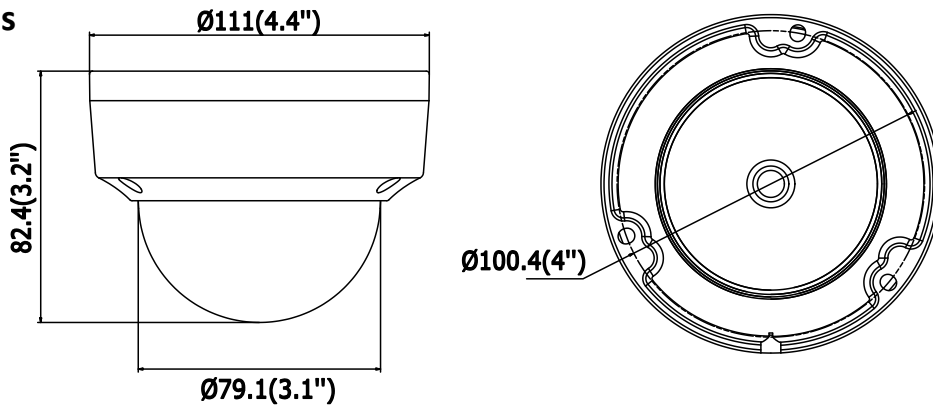

Dimensions

Unit: mm

Accessories

Distributed by

HIKVISION

Headquarters

No.555 Qianmo Road, Binjiang District,
Hangzhou 310051, China
T +86-571-8807-5998
overseasbusiness@hikvision.com

Hikvision USA
T +1-909-895-0400
sales.usa@hikvision.com

Hikvision Australia
T +61-2-8599-4233
salesau@hikvision.com

Hikvision India
T +91-22-28469900
sales@pramahikvision.com

Hikvision Canada
T +1-866-200-6690
sales.canada@hikvision.com

Hikvision Thailand
T +662-275-9949
sales.thailand@hikvision.com

Hikvision Europe
T +31-23-5542770
sales.eu@hikvision.com

Hikvision Italy
T +39-0438-6902
info.it@hikvision.com

Hikvision Brazil
T +55 11 3318-0050
Latam.support@hikvision.com

Hikvision Turkey
T +90 (216)521 7070- 7074
sales.tr@hikvision.com

Hikvision Malaysia
T +601-7652-2413
sales.my@hikvision.com

Hikvision UK & Ireland
T +01628-902140
sales.uk@hikvision.com

Hikvision South Africa
Tel: +27 (10) 0351172
sale.africa@hikvision.com

Hikvision France
T +33(0)1-85-330-450
info.fr@hikvision.com

Hikvision Kazakhstan
T +7-727-9730667
nikia.panfilov@hikvision.ru

Hikvision Vietnam
T +84-974270888
sales.vt@hikvision.com

Hikvision UAE
T +971-4-4432090
salesme@hikvision.com

Hikvision Singapore
T +65-6684-4718
sg@hikvision.com

Hikvision Spain
T +34-91-737-16-55
info.es@hikvision.com

Hikvision Tashkent
T +99-87-1238-9438
uzb@hikvision.ru

Hikvision Hong Kong
T +852-2151-1761
info.hk@hikvision.com

Hikvision Russia
T +7-495-669-67-99
saleru@hikvision.com

Hikvision Korea
T +82-(0)31-731-8817
sales.korea@hikvision.com

Hikvision Poland
T +48-22-460-01-50
info.pl@hikvision.com

Hikvision Indonesia
T +62-21-2933759
Sales.Indonesia@hikvision.com

Hikvision Colombia
sales.colombia@hikvision.com

05055220180619