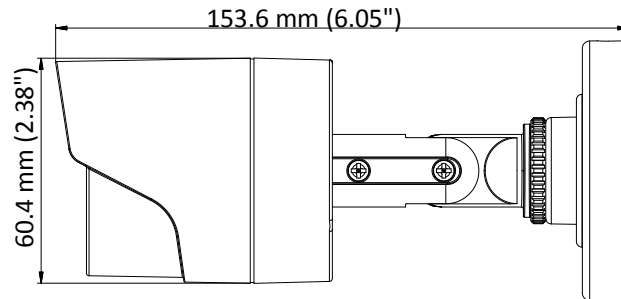

### Key Feature

- 2 MP, 1920 × 1080 resolution
- 2.8 mm, 3.6 mm, 6 mm fixed focal lens
- Smart IR, up to 20 m IR distance
- Twisted-pair cable transmission, BNC transmission
- 4 in 1 video output (switchable TVI/AHD/CVI/CVBS)
- IP66

## Specification

<b>Camera</b>	
Image Sensor	2 MP CMOS
Signal System	PAL/NTSC
Frame Rate	PAL: 1080p@25fps NTSC: 1080p@30fps
Resolution	1920 (H) × 1080 (V)
Min. Illumination	0.01 Lux @ (F1.2, AGC ON), 0 Lux with IR
Shutter Time	PAL: 1/25 s to 1/50, 000 s NTSC: 1/30 s to 1/50, 000 s
Lens	2.8 mm, 3.6 mm, 6 mm fixed lens
Horizontal Field of View	106.4° (2.8 mm), 79.6° (3.6 mm), 51.9° (6 mm)
Lens Mount	M12
Day & Night	ICR
WDR	Digital WDR
Angle Adjustment	Pan: 0° to 360°, Tilt: 0° to 180°, Rotate: 0° to 360°
<b>Menu</b>	
Image Mode	STD/HIGH-SAT
AGC	Yes
Day/Night Mode	Auto/Color/BW (Black and White)
White Balance	Auto/Manual
AE (Auto Exposure) Mode	DWDR/BLC/HLC/Global
Noise Reduction	2D DNR
Language	English
Function	Brightness, Sharpness, Mirror, Smart IR
<b>Interface</b>	
Video Output	Switchable TVI/AHD/CVI/CVBS
<b>General</b>	
Operating Conditions	-40 °C to 60 °C (-40 °F to 140 °F), humidity: 90% or less (non-condensing)
Power Supply	12 VDC ± 25%
Power Consumption	Max. 2.5 W
Ingress Protection	IP66
Material	Metal
IR Range	Up to 20 m
Communication	HIKVISION-C
Dimensions	Φ 70 mm × 153.6 mm × 60.4 mm (Φ 2.76" × 6.05" × 2.38")
Weight	Approx. 310 g (0.68 lb.)

## Dimension