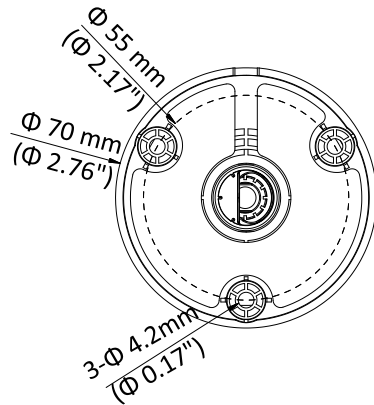

### Key Feature

- 2 MP, 1920 × 1080 resolution
- 2.8 mm, 3.6 mm, 6 mm fixed focal lens
- Smart IR, up to 20 m IR distance
- Twisted-pair cable transmission, BNC transmission
- 4 in 1 video output (switchable TVI/AHD/CVI/CVBS)
- IP66

## Specification

<b>Camera</b>	
Image Sensor	2 MP CMOS
Signal System	PAL/NTSC
Frame Rate	PAL: 1080p@25fps NTSC: 1080p@30fps
Resolution	1920 (H) × 1080 (V)
Min. Illumination	0.01 Lux @ (F1.2, AGC ON), 0 Lux with IR
Shutter Time	PAL: 1/25 s to 1/50, 000 s NTSC: 1/30 s to 1/50, 000 s
Lens	2.8 mm, 3.6 mm, 6 mm fixed lens
Horizontal Field of View	106.4° (2.8 mm), 79.6° (3.6 mm), 51.9° (6 mm)
Lens Mount	M12
Day & Night	ICR
WDR	Digital WDR
Angle Adjustment	Pan: 0° to 360°, Tilt: 0° to 180°, Rotate: 0° to 360°
<b>Menu</b>	
Image Mode	STD/HIGH-SAT
AGC	Yes
Day/Night Mode	Auto/Color/BW (Black and White)
White Balance	Auto/Manual
AE (Auto Exposure) Mode	DWDR/BLC/HLC/Global
Noise Reduction	2D DNR
Language	English
Function	Brightness, Sharpness, Mirror, Smart IR
<b>Interface</b>	
Video Output	Switchable TVI/AHD/CVI/CVBS
<b>General</b>	
Operating Conditions	-40 °C to 60 °C (-40 °F to 140 °F), humidity: 90% or less (non-condensing)
Power Supply	12 VDC ± 25%
Power Consumption	Max. 2.5 W
Ingress Protection	IP66
Material	Metal
IR Range	Up to 20 m
Communication	HIKVISION-C
Dimensions	Φ 70 mm × 153.6 mm × 60.4 mm (Φ 2.76" × 6.05" × 2.38")
Weight	Approx. 310 g (0.68 lb.)

## Dimension