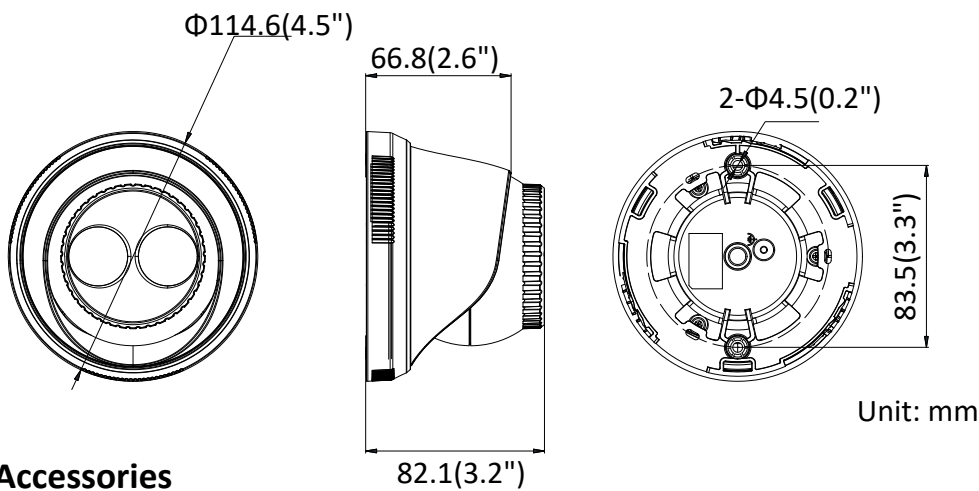

## Specifications

<b>Camera</b>	
Image Sensor	1/2.8" Progressive Scan CMOS
Min. Illumination	Color: 0.01 Lux @(F1.2, AGC ON), 0.028Lux @(F2.0, AGC ON); B/W: 0.001 Lux @(F1.2, AGC ON), 0.0028 Lux @(F2.0, AGC ON)
Shutter Speed	1/3 s to 1/100,000 s
Slow Shutter	Yes
Auto-Iris	No
Day & Night	IR Cut Filter
Digital Noise Reduction	3D DNR
WDR	120 dB
3-Axis Adjustment	Pan: 0° to 360°, tilt: 0° to 75°, rotate: 0° to 360°
<b>Lens</b>	
Focal Length	2.8/4/6 mm
Aperture	F2.0
Focus	Fixed
FOV	2.8 mm: horizontal FOV: 103°, vertical FOV: 62°, diagonal FOV: 118° 4 mm: horizontal FOV: 90°, vertical FOV: 48°, diagonal FOV: 109° 6 mm: horizontal FOV: 55°, vertical FOV: 31°, diagonal FOV: 62°
Lens Mount	M12
<b>IR</b>	
IR Range	Up to 30 m
Wavelength	850nm
<b>Compression Standard</b>	
Video Compression	Main stream: H.265/H.264 Sub-stream: H.265/H.264/MJPEG
H.264 Type	Baseline Profile/Main Profile/High Profile
H.264+	Main stream supports
H.265 Type	Main Profile
H.265+	Main stream supports
Video Bit Rate	32 Kbps to 8 Mbps
<b>Smart Feature-set</b>	
Behavior Analysis	Line crossing detection, intrusion detection
Region of Interest	1 fixed region for main stream
<b>Image</b>	
Max. Resolution	1920 × 1080
Main Stream	50Hz: 25fps (1920 × 1080, 1280 × 960, 1280 × 720) 60Hz: 30fps (1920 × 1080, 1280 × 960, 1280 × 720)
Sub-Stream	50Hz: 25fps (704 × 576, 640 × 480, 352 × 288, 320 × 240) 60Hz: 30fps (704 × 480, 640 × 480, 352 × 240, 320 × 240)
Image Enhancement	BLC, 3D DNR
Image Settings	Rotate mode, saturation, brightness, contrast, sharpness adjustable by client software or web browser
Day/Night Switch	Day/Night/Auto/Schedule
<b>Network</b>	

## Dimensions