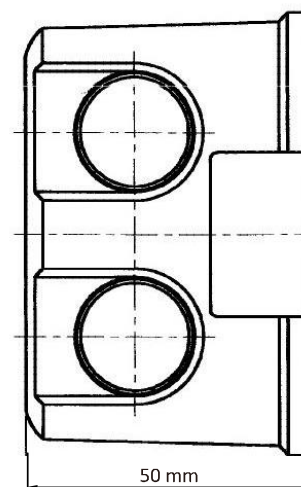

DS-KAB86 Gang Box

Features and Notes

- Convenient design available for indoor station wall mounting
- Made of the insulating material

Available Model

DS-KAB86

Specifications

Parameter	Model	DS-KAB86
Material		PVC
Working temperature		-5° C to +60° C (23° F to 140° F)
Working humidity		10% to 90%
Dimension (L x W x H)		81 mm × 78 mm × 50 mm (3.19" × 3.07" × 1.97")

Dimension