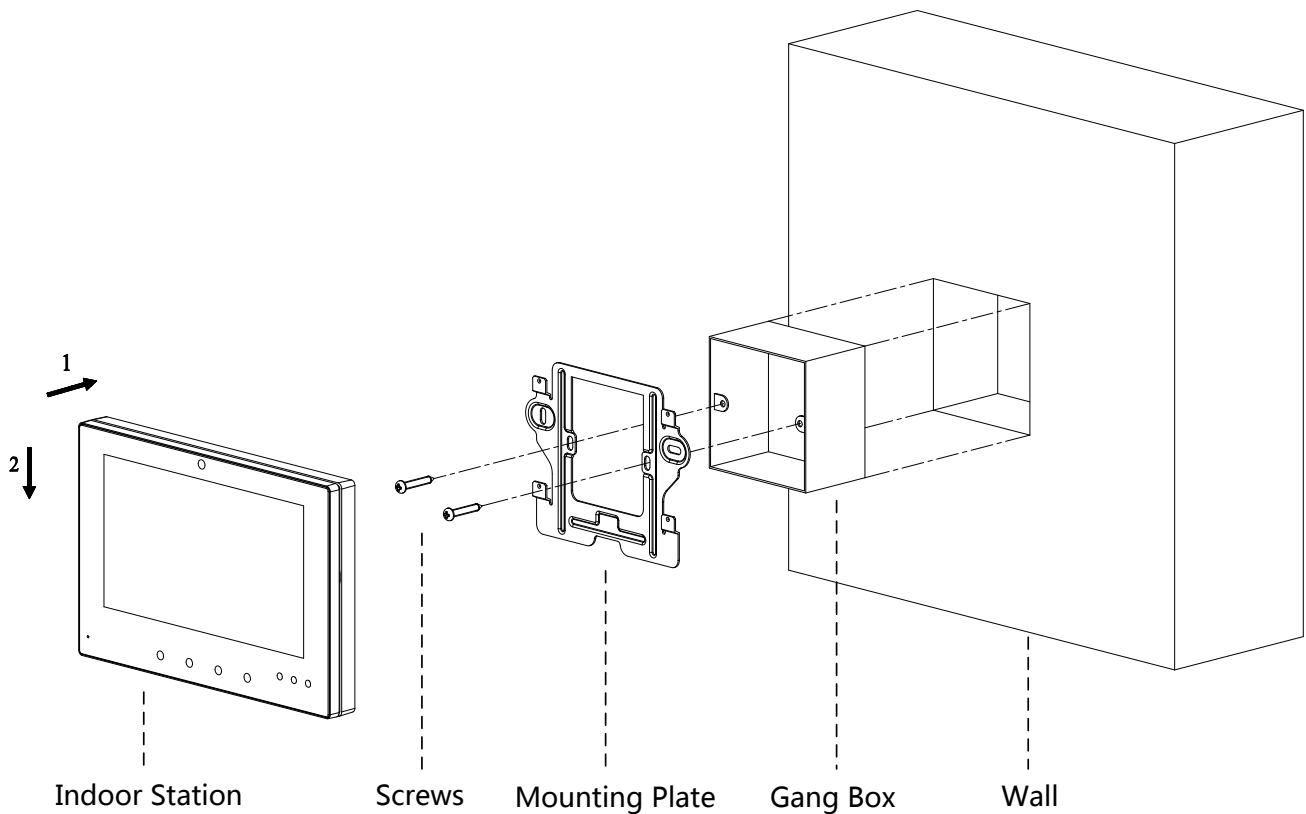

Installation