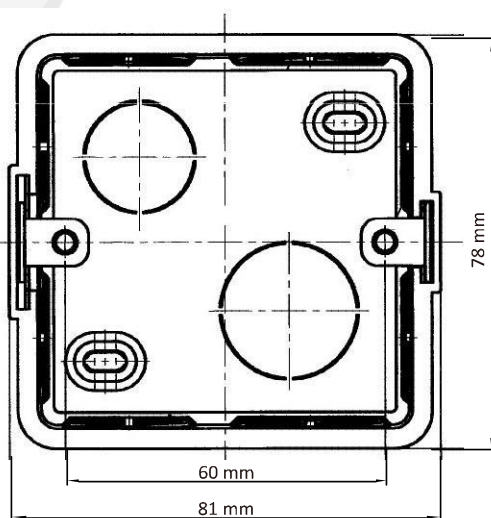

DS-KAB86 Gang Box

Features and Notes

- Convenient design available for indoor station wall mounting
- Made of the insulating material

Available Model

DS-KAB86

Specifications

Parameter	Model	DS-KAB86
Material		PVC
Working temperature		-5° C to +60° C (23° F to 140° F)
Working humidity		10% to 90%
Dimension (L x W x H)		81 mm × 78 mm × 50 mm (3.19" × 3.07" × 1.97")

Dimension