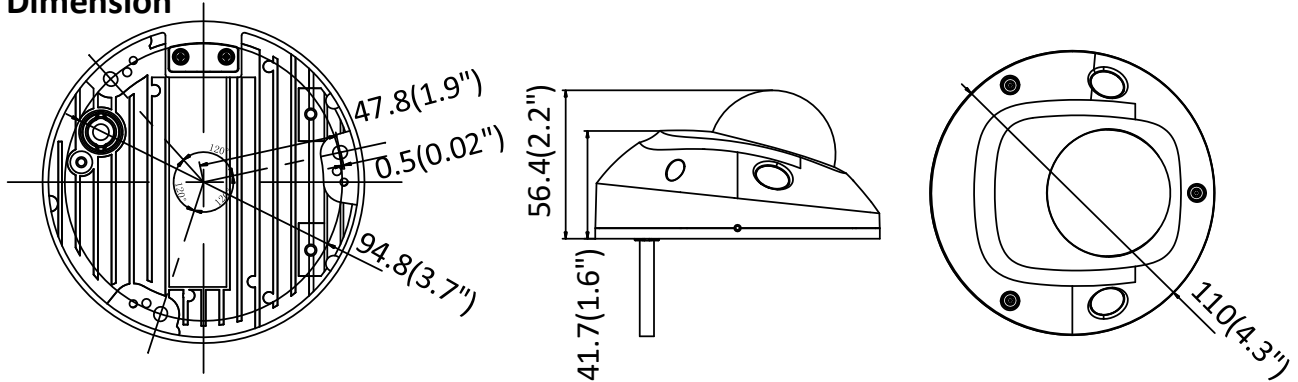

Dimension

Accessory

DS-1280ZJ-DM46
Junction Box

Distributed by