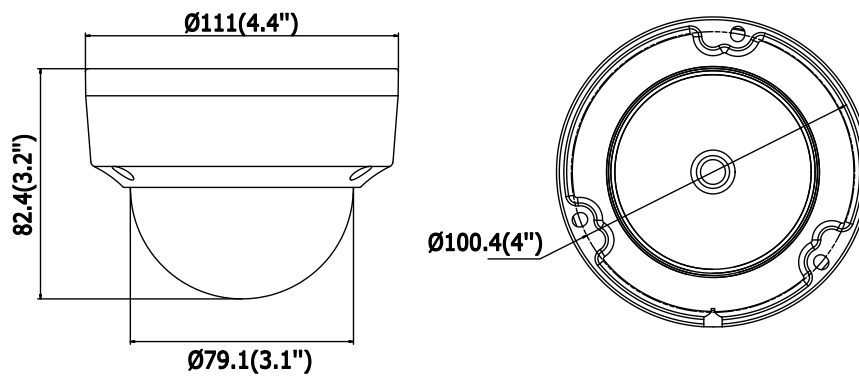

Dimensions	Camera: $\Phi 111 \times 82.4$ mm ($\Phi 4.4'' \times 3.2''$) Package: $134 \times 134 \times 108$ mm ($5.27'' \times 5.27'' \times 4.25''$)
Weight	Camera: 500 g (1.1 lb.)

Available Model

DS-2CD2125FHWD-I (2.8/4/6/8/12 mm), DS-2CD2125FHWD-IS (2.8/4/6/8/12 mm)

Dimension

Unit: mm (inch)