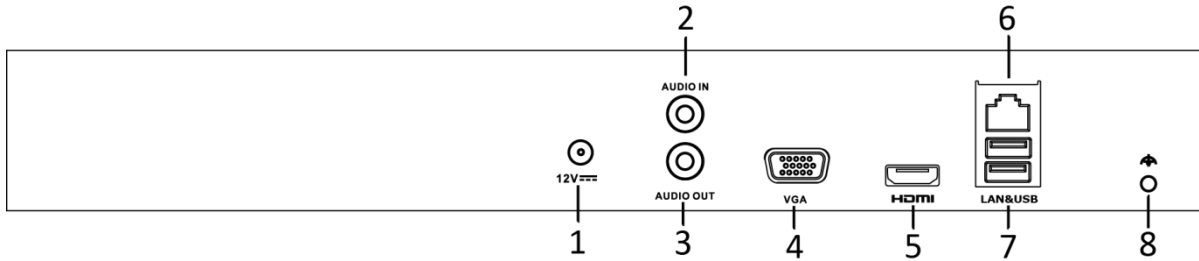

Physical Interfaces

DS-7600NI-K1

Index	Description	Index	Description
1	Power Supply	5	HDMI Interface
2	Audio In	6	LAN Network Interface
3	Audio Out	7	USB Interface
4	VGA Interface	8	Ground