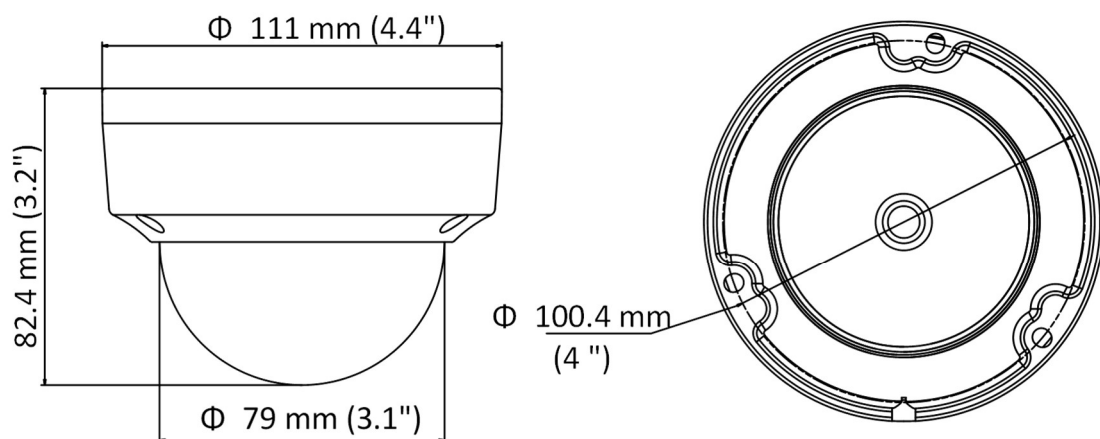

Firmware Version	5.5.83
API	ONVIF (PROFILE S), ISAPI
Simultaneous Live View	Up to 6 channels
User/Host	Up to 32 users 3 levels: Administrator, Operator, and User
Client	iVMS-4200, iVMS-4500, iVMS-5200, Hik-Connect
Web Browser	IE8+, Chrome31.0-44, Firefox30.0-51, Safari8.0-11
Interface	
Communication Interface	1 RJ45 10M/100M self-adaptive Ethernet port
General	
Operating Conditions	-30 °C to +60 °C (-22 °F to +140 °F), Humidity 95% or less (non-condensing)
Power Supply	12 VDC ± 25%, 5.5 mm coaxial power plug;PoE(802.3af, class 3)
Power Consumption and Current	12 VDC,0.3 A, Max. 3.5 W; PoE: (802.3af, 36 V to 57 V), 0.2 A to 0.1 A, Max: 4.5 W
Protection Level	IP67, IK10
Material	Bottom base: metal, front cover & bubble: plastic
Dimensions	Φ 111 mm × 82.4 mm (4.4" × 3.2")
Weight	Camera: approx. 400 g (0.9 lb.) With package: approx. 600 g (1.3 lb.)

Available Model

DS-2CD1121-I (E) (2.8/4 mm)

Dimension

Unit: mm (inch)