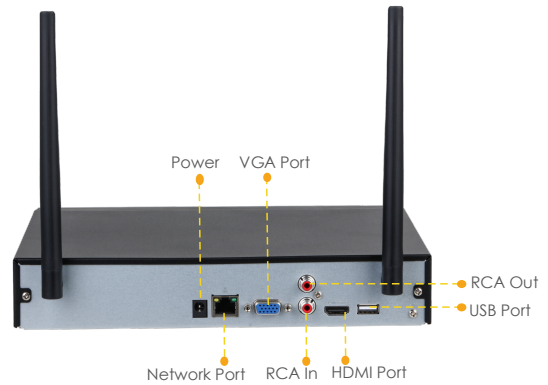

Wireless Recorder

4/8-Channel Wi-Fi NVR

The Wireless Recorder is used to record videos and secure your home or business. Without the limitation of the network cable, cameras connect to the recorder via Wi-Fi, and could be placed freely in any corner.

1080P FHD Video

See more than 720P

Dual Antenna

2x2 MIMO,
Stronger signal coverage

Automatic Pairing

Pairing within 120 seconds
after booting

Camera Repeater

Self-adaption cameras cascade
connection to extend Wi-Fi distance

Smart H.265 Codec

Save more high-quality video
in less space

Mass Storage

Support 1 HDD storage,
up to 8TB

Two-way Talk

Real-time communication

Imou App

Monitoring at any time from anywhere

Front View

Back View

Specifications

System

IP Camera Input: 4/8 Channels
 Wired Max. Input: 40Mbps
 Wireless Max .Input: 16Mbps
 Operation Display: WEB/GUI/Imou APP

Video

Video In: 4/8 Channels
 Video Out: 1 HDMI/1 VGA