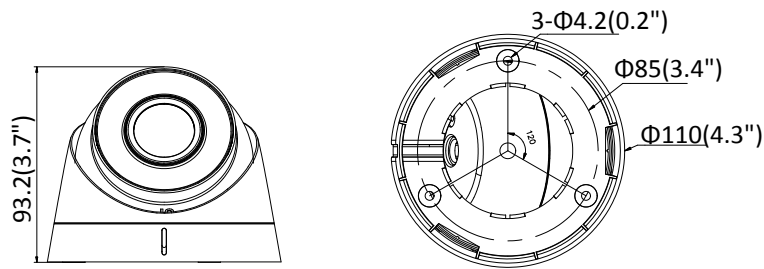

Dimension

Accessory

Distributed by

HIKVISION

Headquarters

No.555 Qianmo Road, Binjiang District,
Hangzhou 310051, China
T +86-571-8807-5998
overseasbusiness@hikvision.com

Hikvision USA
T +1-909-895-0400
sales.usa@hikvision.com

Hikvision Italy
T +39-0438-6902
info.it@hikvision.com

Hikvision Singapore
T +65-6684-4718
sg@hikvision.com

Hikvision Africa
T +27 (10) 0351172
sale.africa@hikvision.com

Hikvision Europe
T +31-23-55-42-770
info.eu@hikvision.com

Hikvision France
T +33(0)1-85-330-450
info.fr@hikvision.com

Hikvision Oceania
T +61-2-8599-4233
salesau@hikvision.com

Hikvision Hong Kong
T +852-2151-1761

Hikvision Middle East
T +971-4-8816086
salesme@hikvision.com

Hikvision Spain
T +34-91-737-16-55
info.es@hikvision.com

Hikvision Canada
T +1-909-895-0400
sales.usa@hikvision.com

Hikvision Russia
T +7-495-669-67-99
saleru@hikvision.com

Hikvision Poland
T +48-22-460-01-50
poland@hikvision.com

Hikvision Korea
T +82-31-731-8841
sales.korea@hikvision.com

Hikvision India
T +91-22-28469900
sales@pramahikvision.com

Hikvision UK
T +01628-902140
support.uk@hikvision.com

Hikvision Brazil
T +55 11 3318-0050
Latam.support@hikvision.com