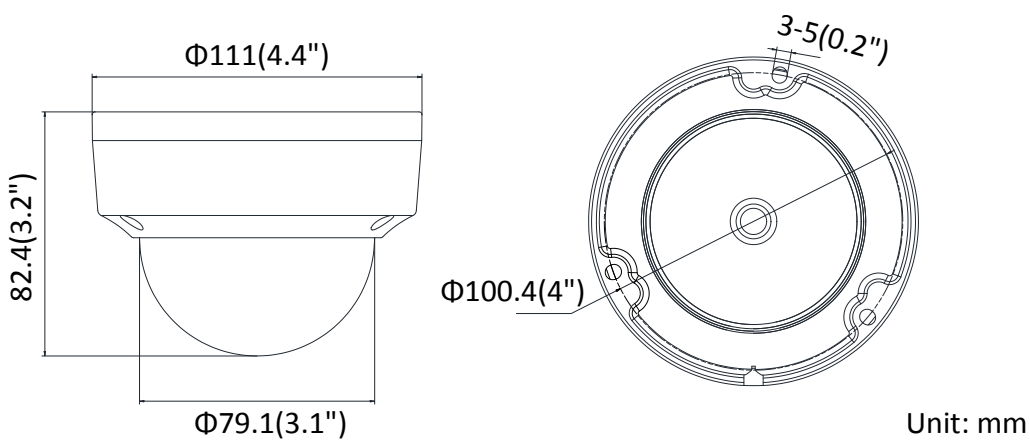

With package: 135× 135 × 110 mm (5.3" × 5.3" × 4.3")
Weight	Camera: approx. 497 g (1.1 lb.) With package: approx. 597 g (1.3 lb.)

Available Models:

DS-2CD2121G0-I (2.8/4/6mm), DS-2CD2121G0-IS (2.8/4/6mm), DS-2CD2121G0-IW (2.8/4mm), DS-2CD2121G0-IWS (2.8/4mm)

Dimensions

Accessories

DS-1276ZJ
Corner Mount