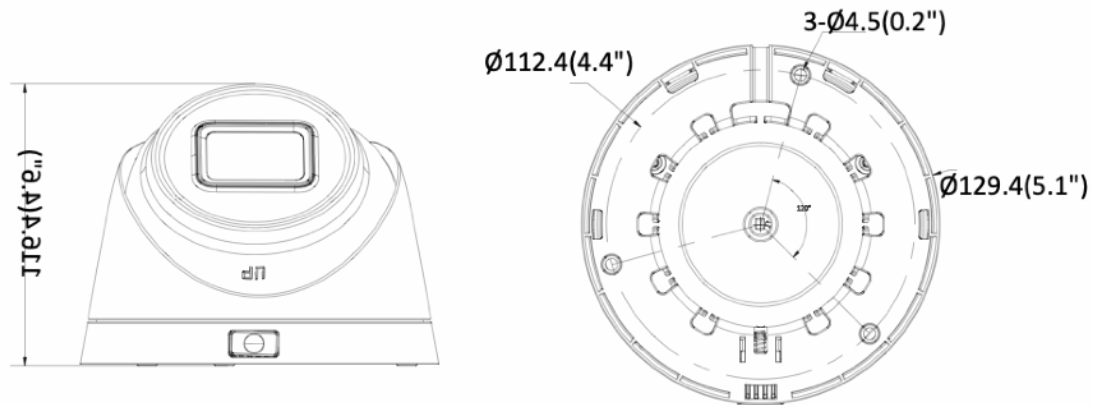

Dimensions

Accessories

Distributed by