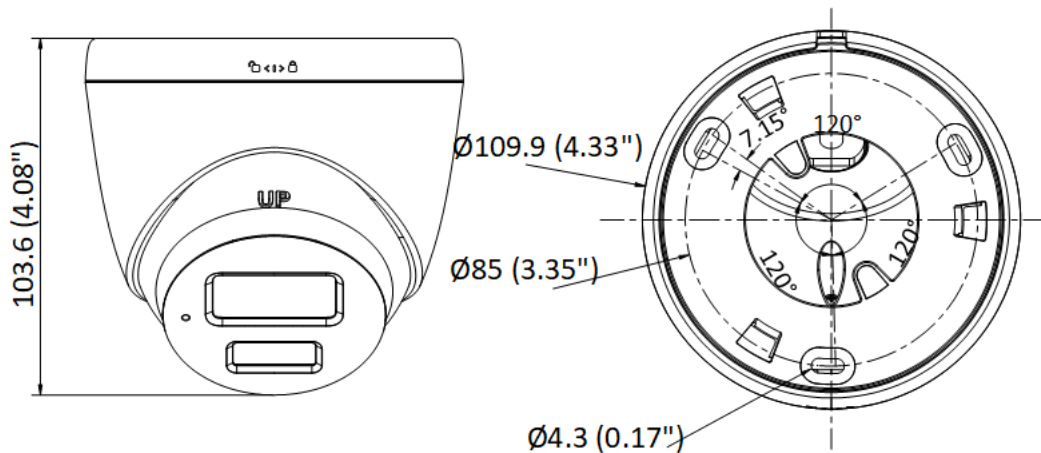

Approval	
EMC	FCC SDoC (47 CFR Part 15, Subpart B); CE-EMC (EN 55032: 2015, EN 61000-3-2: 2014, EN 61000-3-3: 2013, EN 50130-4: 2011 +A1: 2014); RCM (AS/NZS CISPR 32: 2015); KC (KN 32: 2015, KN 35: 2015)
Safety	UL (UL 60950-1); CB (IEC 60950-1:2005 + Am 1:2009 + Am 2:2013, IEC 62368-1:2014); CE-LVD (EN 60950-1:2005 + Am 1:2009 + Am 2:2013, IEC 62368-1:2014); BIS (IS 13252(Part 1):2010+A1:2013+A2:2015)
Environment	CE-RoHS (2011/65/EU); WEEE (2012/19/EU); Reach (Regulation (EC) No 1907/2006)
Protection	IP67 (IEC 60529-2013)

▪ **Available Model**

DS-2CD1347G0-LUF (2.8/4 mm)

DS-2CD1347G0-L (2.8/4 mm)

▪ **Dimension**

Unit: mm (inch)