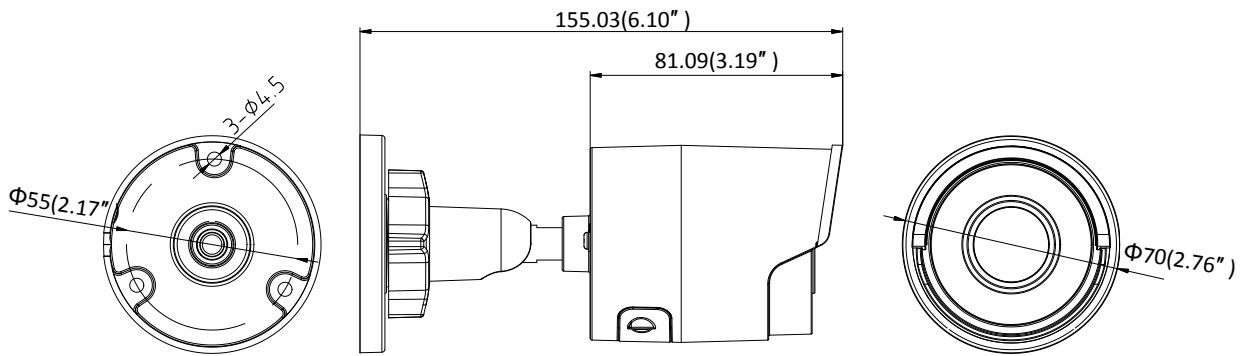

Dimension

Accessory

Distributed by

HIKVISION®

Headquarters

No.555 Qianmo Road, Binjiang District,
Hangzhou 310051, China
T +86-571-8807-5998
overseasbusiness@hikvision.com

Hikvision USA
T +1-909-895-0400
sales.usa@hikvision.com

Hikvision Italy
T +39-0438-6902
info.it@hikvision.com

Hikvision Singapore
T +65-6684-4718
sg@hikvision.com

Hikvision Africa
T +27 (0) 0351172
sale.africa@hikvision.com

Hikvision Europe
T +31-23-55-42-770
info.eu@hikvision.com

Hikvision France
T +33(0)1-85-330-450
info.fr@hikvision.com

Hikvision Oceania
T +61-2-8599-4233
salesau@hikvision.com

Hikvision Hong Kong
T +852-2151-1761

Hikvision Middle East
T +971-4-8816086
salesme@hikvision.com

Hikvision Spain
T +34-91-737-16-55
info.es@hikvision.com

Hikvision Canada
T +1-909-895-0400
sales.usa@hikvision.com

Hikvision Russia
T +7-495-669-67-99
saleru@hikvision.com

Hikvision Poland
T +48-22-460-01-50
poland@hikvision.com

Hikvision Korea
T +82-31-731-8841
sales.korea@hikvision.com

Hikvision India
T +91-22-28469900
sales@pramahikvision.com

Hikvision UK
T +01628-902140
support.uk@hikvision.com

Hikvision Brazil
T +55 11 3318-0050
Latam.support@hikvision.com