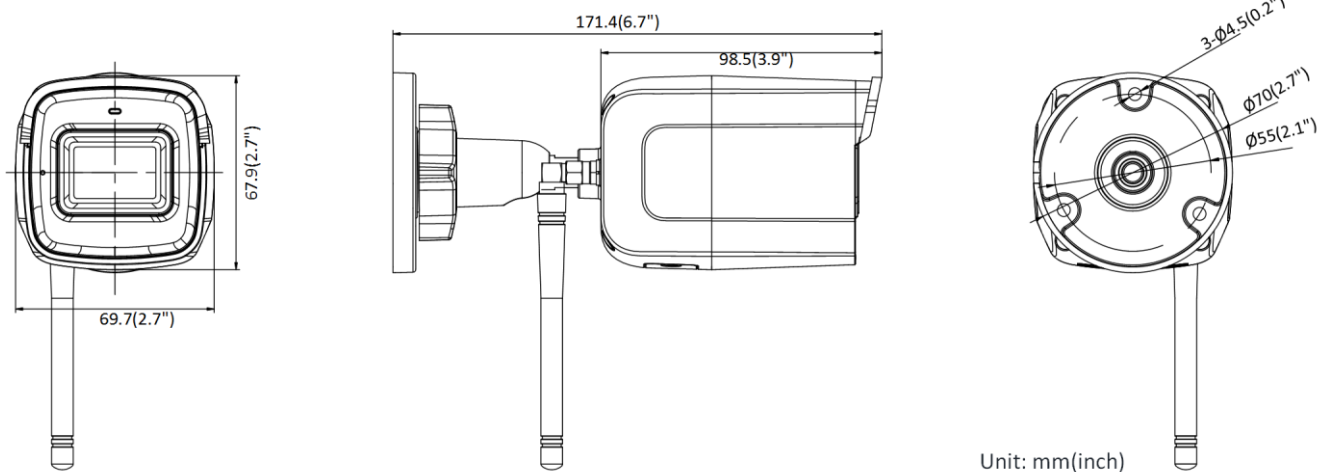

Approval

Protection Ingress protection: IP66 (IEC 60529-2013)

Compression Standard

H.264+ Main stream supports

H.265+ Main stream supports

▪ Available Model

DS-2CD2041G1-IDW1 (2.8 mm, 4 mm)

▪ Dimension

▪ Accessory

DS-1280ZJ-XS

Junction Box