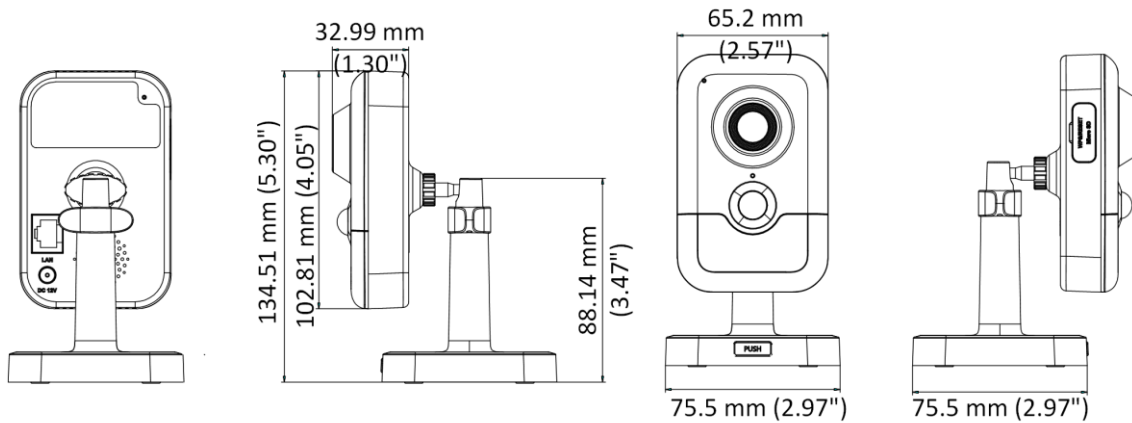

Dimension

Distributed by

HIKVISION®

Headquarters

No.555 Qianmo Road, Binjiang District,
Hangzhou 310051, China
T +86-571-8807-5998
overseasbusiness@hikvision.com

Hikvision USA
T +1-909-895-0400
sales.usa@hikvision.com

Hikvision Australia
T +61-2-8599-4233
salesau@hikvision.com

Hikvision India
T +91-22-28469900
sales@pramahikvision.com

Hikvision Canada
T +1-866-200-6690
sales.canada@hikvision.com

Hikvision Thailand
T +662-275-9949
sales.thailand@hikvision.com

Hikvision Europe
T +31-23-5542770
sales.eu@hikvision.com

Hikvision Italy
T +39-0438-6902
info.it@hikvision.com

Hikvision Brazil
T +55 11 3318-0050
Latam.support@hikvision.com

Hikvision Turkey
T +90 (216)521 7070- 7074
sales.tr@hikvision.com

Hikvision Malaysia
T +601-7652-2413
sales.my@hikvision.com

Hikvision UK & Ireland
T +01628-902140
sales.uk@hikvision.com

Hikvision South Africa
Tel: +27 (10) 0351172
sale.africa@hikvision.com

Hikvision France
T +33(0)1-85-330-450
info.fr@hikvision.com

Hikvision Kazakhstan
T +7-727-9730667
nikia.panfilov@hikvision.ru

Hikvision Vietnam
T +84-974270888
sales.vt@hikvision.com

Hikvision UAE
T +971-4-4432090
salesme@hikvision.com

Hikvision Singapore
T +65-6684-4718
sg@hikvision.com

Hikvision Spain
T +34-91-737-16-55
info.es@hikvision.com

Hikvision Tashkent
T +99-87-1238-9438
uzb@hikvision.ru

Hikvision Hong Kong
T +852-2151-1761
info.hk@hikvision.com

Hikvision Russia
T +7-495-669-67-99
saleru@hikvision.com

Hikvision Korea
T +82-(0)31-731-8817
sales.korea@hikvision.com

Hikvision Poland
T +48-22-460-01-50
info.pl@hikvision.com

Hikvision Indonesia
T +62-21-2933759
Sales.Indonesia@hikvision.com