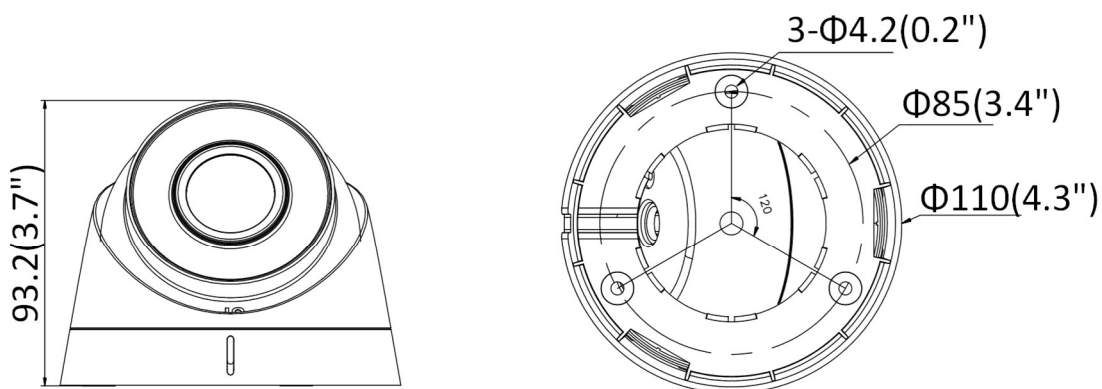

Firmware Version	5.5.83
API	ONVIF (PROFILE S), ISAPI
Simultaneous Live View	Up to 6 channels
User/Host	Up to 32 users 3 levels: Administrator, Operator, and User
Client	iVMS-4200, iVMS-4500, iVMS-5200, Hik-Connect
Web Browser	IE8+, Chrome31.0-44, Firefox30.0-51, Safari8.0-11
Interface	
Communication Interface	1 RJ45 10M/100M self-adaptive Ethernet port
General	
Operating Conditions	-30 °C to +60 °C (-22 °F to +140 °F), Humidity 95% or less (non-condensing)
Power Supply	12 VDC ± 25%, 5.5 mm coaxial power plug;PoE(802.3af, class 3)
Power Consumption and Current	12 VDC,0.3 A, Max. 3.5 W; PoE: (802.3af, 36 V to 57 V), 0.2 A to 0.1 A, Max: 4.5 W
Protection Level	IP67
Material	Camera body: metal, bottom base: plastic
Dimensions	Φ 110 mm × 93.2 mm (Φ 4.3" × 3.7")
Weight	Camera: approx. 360 g (0.8 lb.) With package: approx. 610 g (1.34 lb.)

Available Model

DS-2CD1321-I (E) (2.8/4 mm)

Dimension

Unit:mm(inch)