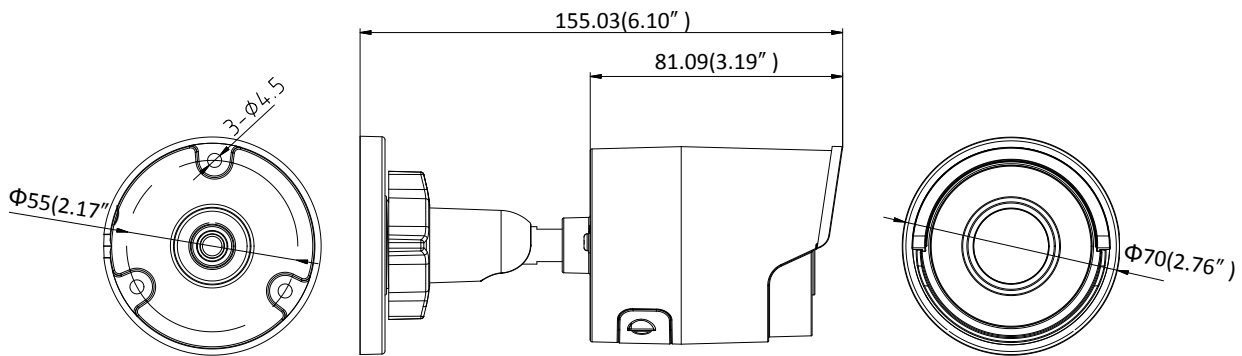

Dimensions