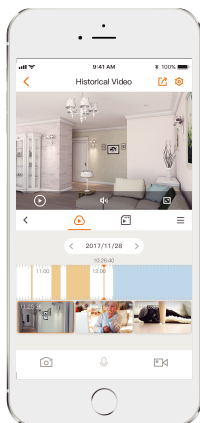

-  **1080P FHD Video**
See more than 720P
-  **100% Wire-Free**
Free of network cabling and power wiring hassles
-  **Rechargeable Battery**
DC 5V 1A power supply of rechargeable battery power
-  **PIR Detection**
High quality passive IR detector for reducing false alerts
-  **Two-way Talk**
Real-time talk with people in front of the camera
-  **H.265 Codec**
Save more high-quality video in less space
-  **IP65**
Weatherproof for outdoor conditions
-  **Cloud Service**
Live video, storage, alarm alerts and more
-  **Local Backup**
Connect a USB drive to the base station for local recording backup