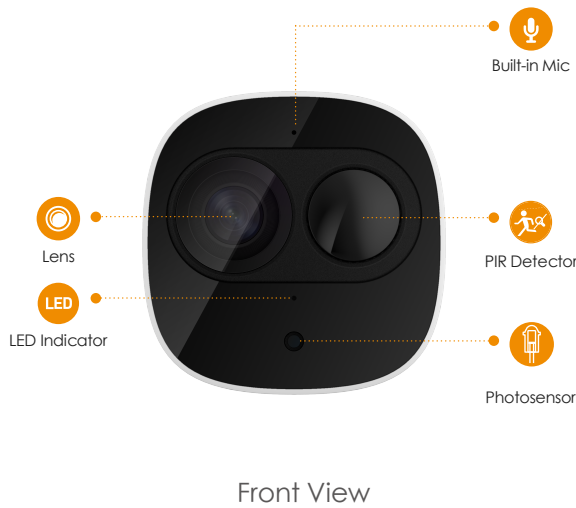

Specifications

Cell Pro

Camera

1/2.7" 2 Megapixel Progressive CMOS
2MP (1920 x 1080)
Night Vision: 10m(33ft) Distance
2.8mm Fixed Lens, F2.2
Field of View : 110° (H), 61° (V), 130° (D)

Video

Video Compression : H.265/H.264
Up to 20fps Frame Rate

Notice Management

PIR Detection

Network

Wi-Fi: IEEE802.11b/g/n,50m(164ft) Open Field
Imou App: iOS, Android

Base Station

Network

1 x 100Mbps Ethernet Port
Wi-Fi: IEEE802.11b/g/n, 100m(328ft) Open Field, 2 X 2 MIMO

Auxiliary Interface

1 x DC Power Port   1 x LAN Port
1 x Reset Button   1 x USB2.0 Port
1 x Sync Button

Auxiliary Interface

Built-in Mic & Speaker
Micro USB Power Port
SYNC Button

General

DC 5V 1A Power Supply or Rechargeable Battery Power
Power Consumption: ≤3W
IP65
Working Environment: -20°C~+45°C (-4°F~113°F),
Less Than 95%RH
Dimension: 77 x 77 x 71.5mm(3.03 x 3.03 x 2.81inch)
Weight: 350g(0.77lb)
CE, FCC, UL

General

DC 12V 2A Power Supply
Power Consumption: ≤6W
Working Environment: -10°C~+50°C (14°F~122°F),
Less Than 90%RH
Dimension: 157 x 108 x 154mm(6.18 x 4.25 x 6.06inch)
Weight: 270g(0.60lb)