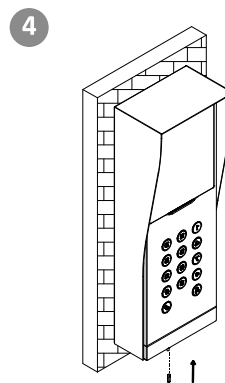

Specifications

Parameter	Model	DS-KAB11-D
Material		Stainless Steel
Working temperature		-40° C to +70° C (-40° F to 158° F)
Working humidity		10% to 90%
Dimension (L x W x H)		424 mm x 149 mm x 98 mm (16.69" x 5.87" x 3.86")

Dimension

Front View

Slide View

Rear View

Installation

1 Insert 4 expansion tubes into the wall.

2 Fix the protective shield on the wall with 4 screws.

3 Install the door station into the protective shield and use 2 screws to insert the plate.