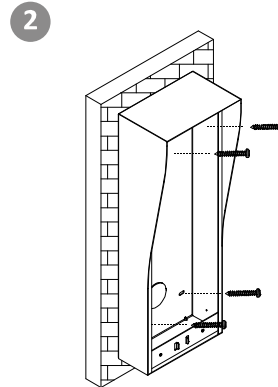

Specifications

Parameter	Model	DS-KAB11-D
Material		Stainless Steel
Working temperature		-40° C to +70° C (-40° F to 158° F)
Working humidity		10% to 90%
Dimension (L x W x H)		424 mm x 149 mm x 98 mm (16.69" x 5.87" x 3.86")

Dimension

Front View

Slide View

Rear View

Installation

1 Insert 4 expansion tubes into the wall.

2 Fix the protective shield on the wall with 4 screws.

3 Install the door station into the protective shield and use 2 screws to insert the plate.