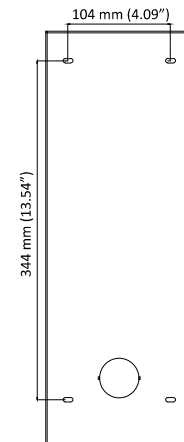

DS-KAB11-D Protective Shield

Features and Notes

- Stainless steel material
- Convenient design available for the wall mounting of the villa door station (DS-KD8002-VM)
- No insulation

Available Model

DS-KAB11-D

Specifications

Parameter	Model	DS-KAB11-D
Material		Stainless Steel
Working temperature		-40° C to +70° C (-40° F to 158° F)
Working humidity		10% to 90%
Dimension (L x W x H)		424 mm x 149 mm x 98 mm (16.69" x 5.87" x 3.86")

Dimension

Rear View