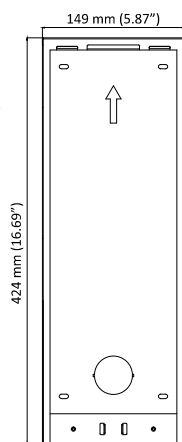

Dimension

Front View