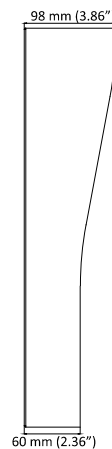

DS-KAB11-D Protective Shield

Features and Notes

- Stainless steel material
- Convenient design available for the wall mounting of the villa door station (DS-KD8002-VM)
- No insulation

Available Model

DS-KAB11-D

Specifications

Parameter	Model	DS-KAB11-D
Material		Stainless Steel
Working temperature		-40° C to +70° C (-40° F to 158° F)
Working humidity		10% to 90%
Dimension (L x W x H)		424 mm x 149 mm x 98 mm (16.69" x 5.87" x 3.86")

Dimension

Slide View