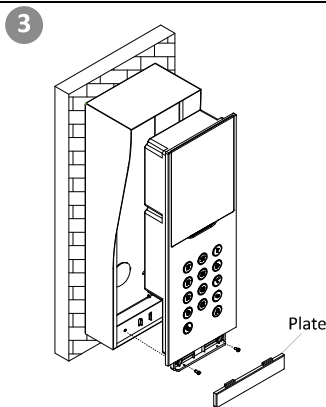

DS-KAB11-D Protective Shield

Features and Notes

- Stainless steel material
- Convenient design available for the wall mounting of the villa door station (DS-KD8002-VM)
- No insulation

Available Model

DS-KAB11-D

Specifications

Parameter	Model	DS-KAB11-D
Material		Stainless Steel
Working temperature		-40° C to +70° C (-40° F to 158° F)
Working humidity		10% to 90%
Dimension (L x W x H)		424 mm x 149 mm x 98 mm (16.69" x 5.87" x 3.86")

Dimension

Front View

Slide View

Rear View

Installation

1 Insert 4 expansion tubes into the wall.

2 Fix the protective shield on the wall with 4 screws.

3 Install the door station into the protective shield and use 2 screws to insert the plate.