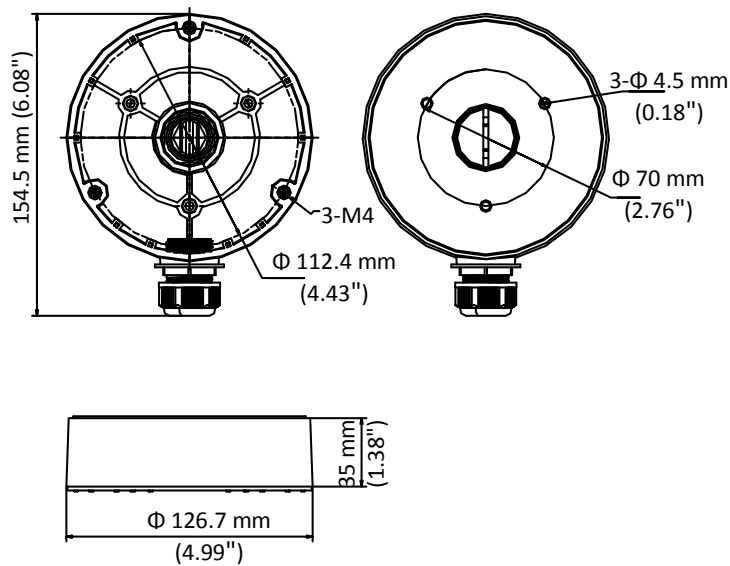

DS-1280ZJ-DM8

Junction Box for Dome Camera

Features

- Aluminum alloy material with surface spray treatment
- Side inlet and bottom inlet
- Interchangeable bottom waterproof cover and side gland nut
- Waterproof design

Dimension

Available Model

DS-1280ZJ-DM8

Parameter

Model	DS-1280ZJ-DM8
Parameters	Junction Box for Dome Camera
Appearance	Hikvision White
Material	Aluminum Alloy
Dimension	Φ 126.7 mm × 35 mm (4.99" × 1.38")
Weight	Approx.: 210 g (0.46 lb.)

Notes

- The junction box should be installed on the flat surface.
- The waterproof rubber is necessary for the outdoor application.
- The wall must be capable of supporting at least 3 times as much as the total weight of the camera and the bracket.
- The maximum load capacity of the bracket is 1 Kg (2.2 lb.).