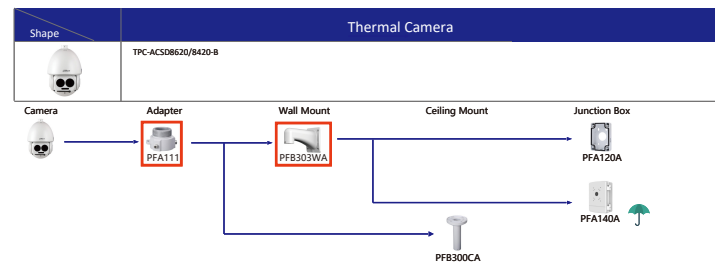

Selection of Thermal Camera