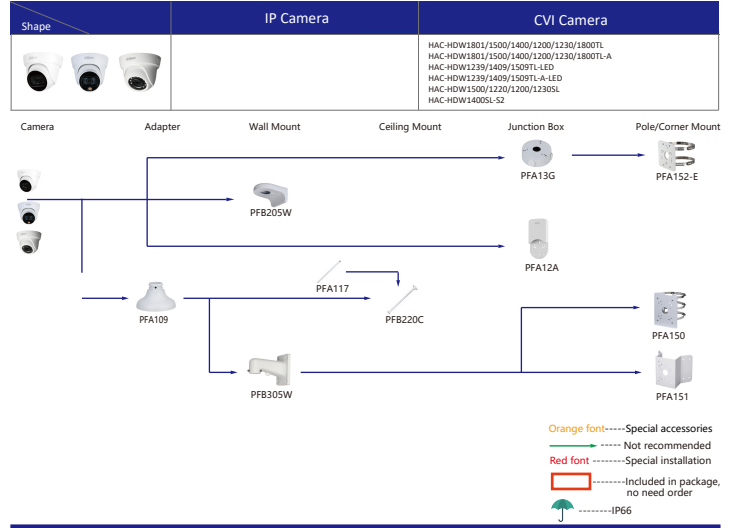

Selection of IP&CVI Eyeball Camera

Shape	IP Camera	CVI Camera
	IPC-T2B40/20-2S IPC-T2B20-L-2S	HAC-T2A21/41/51-VF

Shape	IP Camera	CVI Camera
	IPC-T1Bxx	ME1200/1400/1500E ME1200/1500E-LED

Orange font: Special accessories  
 Green font: Not recommended  
 Red font: Special installation  
 Red box: Included in package, no need order  
 Umbrella icon: IP66

Selection of IP&CVI Eyeball Camera

Shape	IP Camera	CVI Camera
		HAC-HDW1200/1100/1800R HAC-HDW1400R-S2 HAC-T1A11/21/41/51 HAC-T1A21-E

Shape	IP Camera	CVI Camera
		HAC-HDW1100/1200R-VF

Selection of PTZ Camera