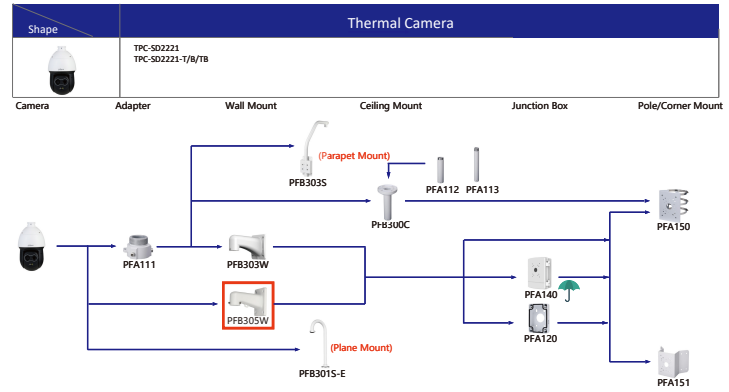

Selection of Thermal Camera