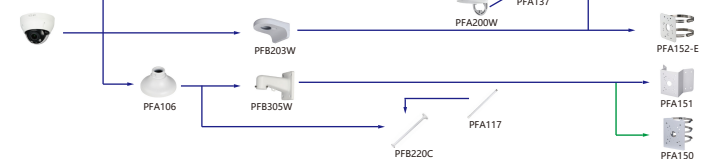

Shape	IP Camera	CVI Camera
	IPC-D2840/20-ZS IPC-D2820-L-ZS IPC-D2840/20 IPC-D2820-L	HAC-03A21/41/51-VF