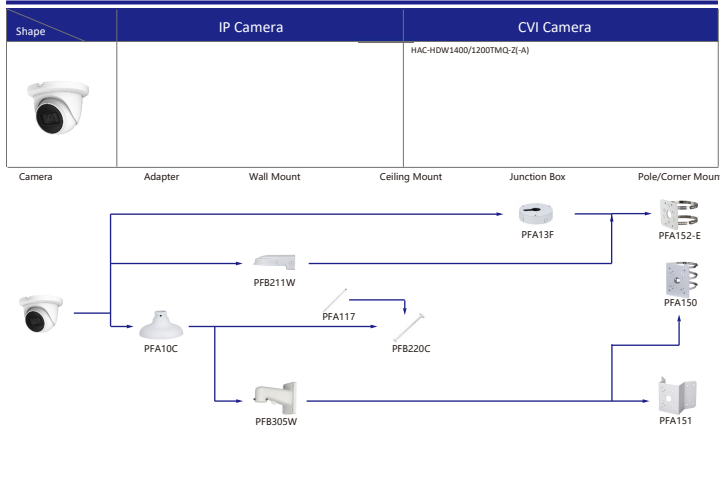

Selection of IP&CVI Eyeball Camera

Shape	IP Camera	CVI Camera
	IPC-T2B40/20-2S IPC-T2B20-L-2S	HAC-T2A21/41/51-VF

Shape	IP Camera	CVI Camera
	IPC-T1Bxx	ME1200/1400/1500E ME1200/1500E-LED

Orange font: Special accessories  
 Green font: Not recommended  
 Red font: Special installation  
 Red box: Included in package, no need order  
 Umbrella icon: IP66

Selection of IP&CVI Eyeball Camera

Shape	IP Camera	CVI Camera
		HAC-HDW1200/1100/1800R HAC-HDW1400R-S2 HAC-T1A11/21/41/51 HAC-T1A21-E

Shape	IP Camera	CVI Camera
		HAC-HDW1100/1200R-VF

Selection of PTZ Camera