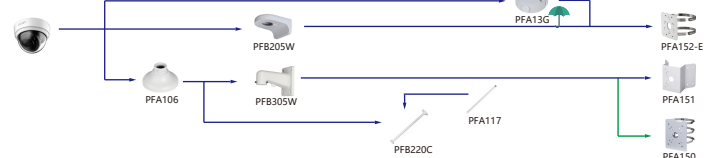

Shape	IP Camera	CVI Camera
	IPC-D1840/20 IPC-D1820-L	HAC-D1A21/41/51