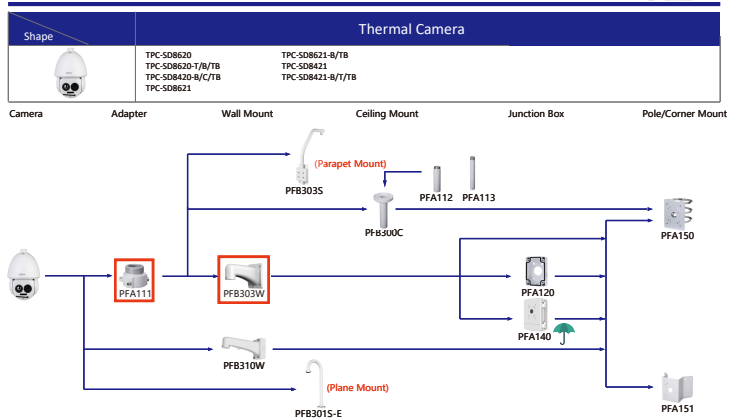

Selection of Thermal Camera