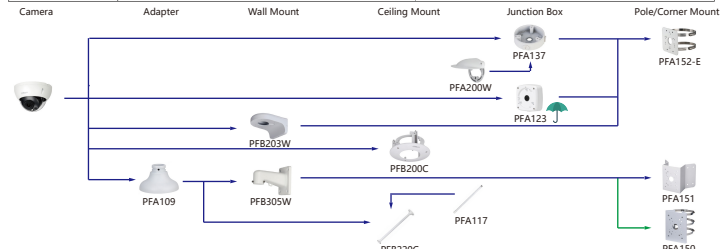

Selection of IP&CVI Dome Camera

Shape	IP Camera	CVI Camera
	IPC-HDBW5241/5541/5442/1831R-S IPC-HDBW5241/5541/5442/14239R-ASE IPC-HDBW2231/2431/2831R-ZS-S2 IPC-HDBW2531/2431/2831R-ZAS-S2 IPC-HDBW3441/3541/3241/2831/2431/2231/2220/2320R-ZS IPC-HDBW2531R-VAFS IPC-HDBW3441/3541/3241/2431/2231/2320R-ZAS IPC-HDBW2531/2431/2231/2220/2320R-VFS IPC-HDBW2531R-AS IPC-HDBW2430/230R-ZS-S3 IPC-HDBW2230R-4-ZS-S3 IPC-HDBW1831R IPC-HDBW5242R-ASE-MF IPC-HDBW5241/5442R-ASE-NI	HAC-HDBW2802/8 HAC-HDBW2802/2501/2402/2401/2501/2241/1801/1500/1200/1230R-Z HAC-HDBW2802/2601/2402/2401/2501/2241R-Z-DP HAC-HDBW1400R-E-S2 HAC-HDBW2241/230R-Z-9OC HAC-HDBW1100R-VF