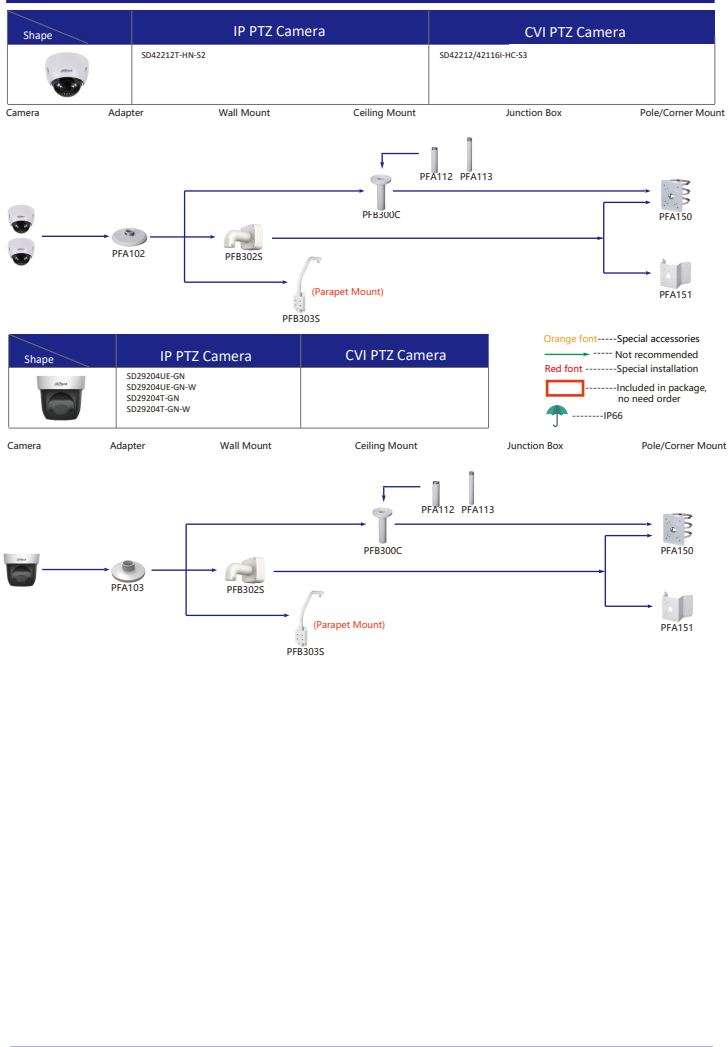

Selection of PTZ Camera