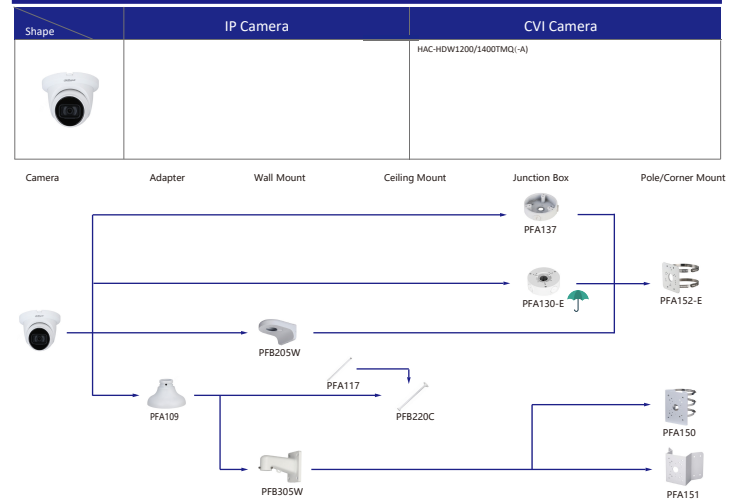

Selection of IP&CVI Eyeball Camera

Shape	IP Camera	CVI Camera
	IPC-T2B40/20-2S IPC-T2B20-L-2S	HAC-T2A21/41/51-VF

Shape	IP Camera	CVI Camera
	IPC-T1Bxx	ME1200/1400/1500E ME1200/1500E-LED

Orange font: Special accessories  
 Green font: Not recommended  
 Red font: Special installation  
 Red box: Included in package, no need order  
 Umbrella icon: IP66

Selection of IP&CVI Eyeball Camera

Shape	IP Camera	CVI Camera
		HAC-HDW1200/1100/1800R HAC-HDW1400R-S2 HAC-T1A11/21/41/51 HAC-T1A21-E

Shape	IP Camera	CVI Camera
		HAC-HDW1100/1200R-VF

Selection of PTZ Camera