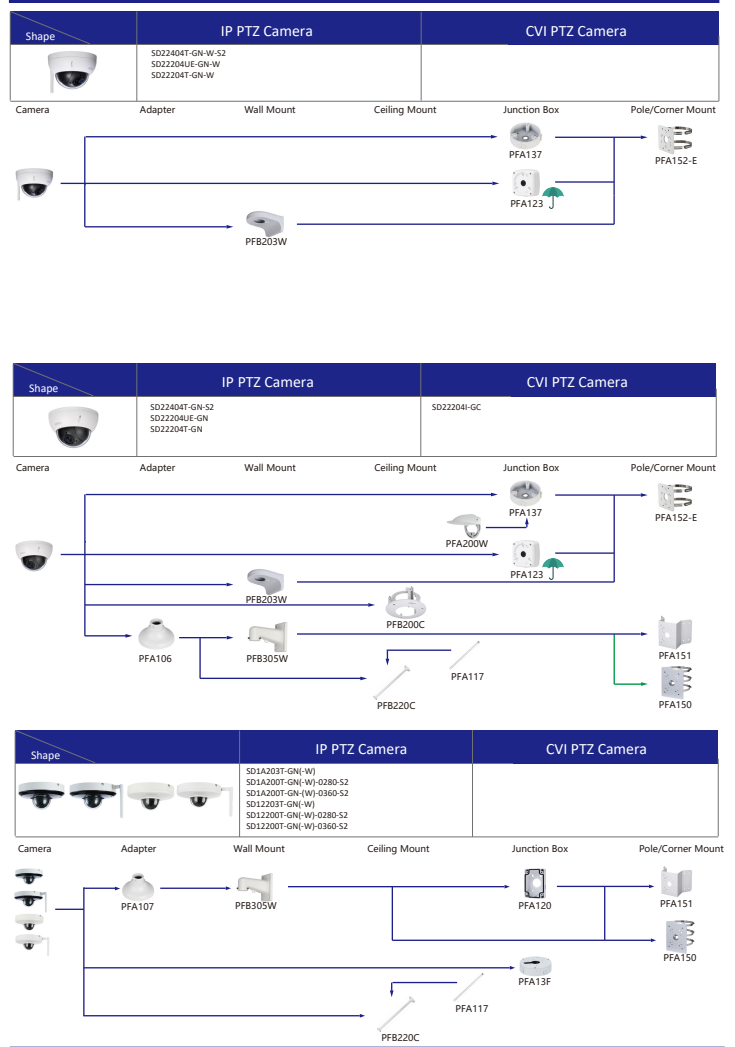

Selection of PTZ Camera