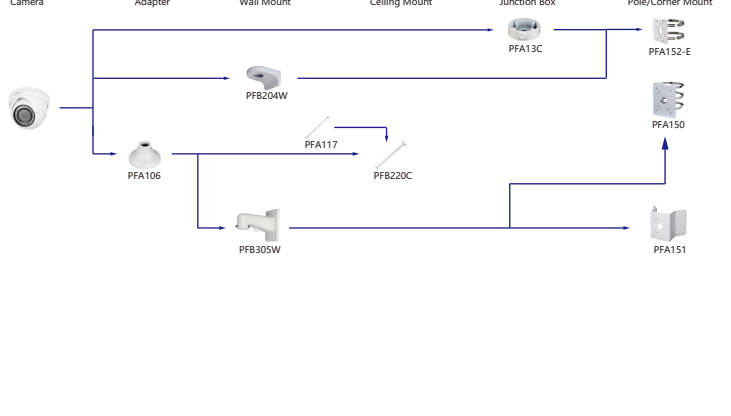

Selection of IP&CVI Eyeball Camera

Shape	IP Camera	CVI Camera
	IPC-T2B40/20-2S IPC-T2B20-L-2S	HAC-T2A21/41/51-VF

Shape	IP Camera	CVI Camera
	IPC-T1Bxx	ME1200/1400/1500E ME1200/1500E-LED

Orange font: Special accessories  
 Green font: Not recommended  
 Red font: Special installation  
 Red box: Included in package, no need order  
 Umbrella icon: IP66

Selection of IP&CVI Eyeball Camera

Shape	IP Camera	CVI Camera
		HAC-HDW1200/1100/1800R HAC-HDW1400R-S2 HAC-T1A11/21/41/51 HAC-T1A21-E

Shape	IP Camera	CVI Camera
		HAC-HDW1100/1200R-VF

Selection of PTZ Camera