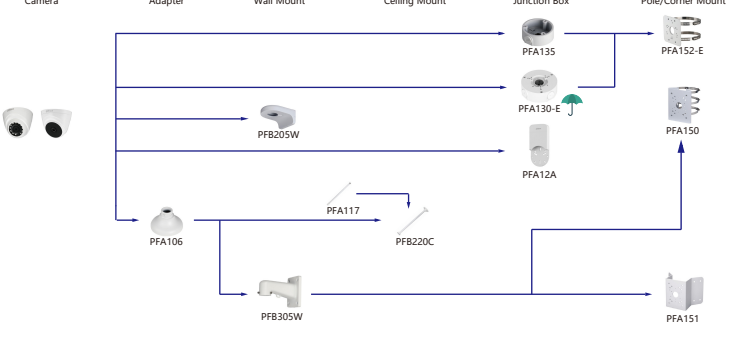

Shape	IP Camera	CVI Camera
	IPC-HDW2230/2431/2831/2531/2231T-AS-S2 IPC-HDW3241/3441/3541T-AS IPC-HDW2239/2439-T-AS-LED IPC-HDW1531/1431/1231/1230/1320/1220/1020S IPC-HDW1430/1230S-S3 IPC-HDW1230S-L-S3 IPC-HDW4421/4120/4220/4221/4231/4431E	HAC-HDW1100/1200R-VF

Selection of IP&CVI Eyeball Camera

Shape	IP Camera	CVI Camera
	IPC-T2B40/20-2S IPC-T2B20-L-2S	HAC-T2A21/41/51-VF

Shape	IP Camera	CVI Camera
	IPC-T1Bxx	ME1200/1400/1500E ME1200/1500E-LED

Orange font: Special accessories  
 Green font: Not recommended  
 Red font: Special installation  
 Red box: Included in package, no need order  
 Umbrella icon: IP66

Selection of IP&CVI Eyeball Camera

Shape	IP Camera	CVI Camera
		HAC-HDW1200/1100/1800R HAC-HDW1400R-S2 HAC-T1A11/21/41/51 HAC-T1A21-E

Shape	IP Camera	CVI Camera
		HAC-HDW1100/1200R-VF

Selection of PTZ Camera