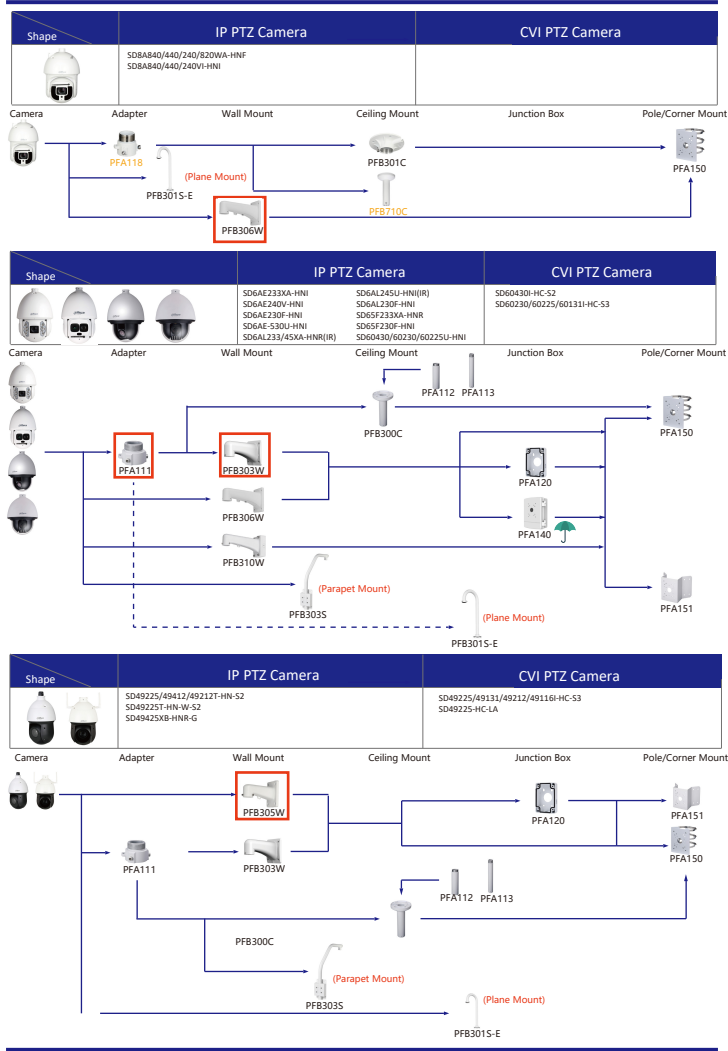

Selection of IP&CVI Eyeball Camera

Shape	IP Camera	CVI Camera
	IPC-T2B40/20-2S IPC-T2B20-L-2S	HAC-T2A21/41/51-VF

Shape	IP Camera	CVI Camera
	IPC-T1Bxx	ME1200/1400/1500E ME1200/1500E-LED

Orange font: Special accessories  
 Green font: Not recommended  
 Red font: Special installation  
 Red box: Included in package, no need order  
 Umbrella icon: IP66

Selection of IP&CVI Eyeball Camera

Shape	IP Camera	CVI Camera
		HAC-HDW1200/1100/1800R HAC-HDW1400R-S2 HAC-T1A11/21/41/51 HAC-T1A21-E

Shape	IP Camera	CVI Camera
		HAC-HDW1100/1200R-VF

Selection of PTZ Camera

Selection of PTZ Camera

Selection of PTZ Camera

Selection of PTZ Camera

Selection of Thermal Camera

Selection of Thermal Camera

Orange font.....Special accessories  
 Green font.....Not recommended  
 Red font.....Special installation  
 Red box.....Included in package, no need order  
 Umbrella icon.....IP66