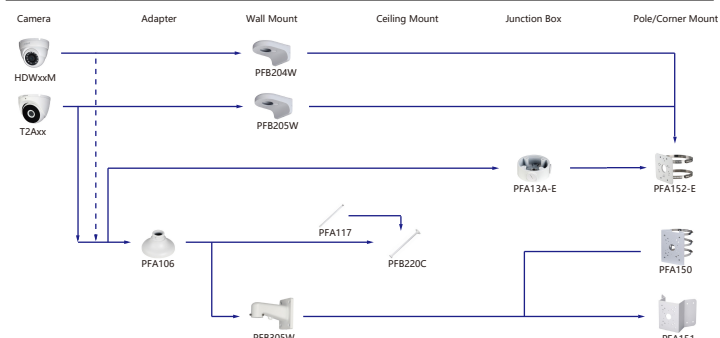

Shape	IP Camera	CVI Camera
	IPC-D2840/20-ZS IPC-D2820-L-ZS IPC-D2840/20 IPC-D2820-L	HAC-03A21/41/51-VF

Shape	IP Camera	CVI Camera
	IPC-D1840/20 IPC-D1820-L	HAC-D1A21/41/51

Selection of IP&CVI Eyeball Camera

Shape	IP Camera	CVI Camera
	IPC-HDW4231/4431EM-AS-S4 IPC-HDW4120/4230/4231/4830EM-AS IPC-HDW4231/4431T-2-S4 IPC-HDW5241/5241T-AS-LED IPC-HDW5241/5442TM-AS-LED IPC-HDW9231C-A IPC-HDW4831/4631/4431/4231EM-ASE	HAC-HDW1801/1500/1200/1230/1100/1801EM-A HAC-HDW1801/1500/1200/1300/1100/1801EM HAC-HDW1400EM-S2 HAC-HDW1400EM-A-S2 HAC-HDW1500/1400/1200/1230EM-A-POC HAC-HDW1500/1200EM-POC HAC-HDW2802/2601/2402/2401/2501/2241T-A HAC-HDW2240T-A-HE HAC-HDW1239/1409/1509T-LED HAC-HDW1239/1409/1509T-A-LED HAC-HDW2249T-IB-A-LED

Shape	IP Camera	CVI Camera
	IPC-HDW2531/2431/2331/2421R-2S IPC-HDW2430/2230R-2S-S3 IPC-HDW2230R-L-2S-S3 IPC-HDW4231/4431T-2-S4 IPC-HDW3241/3441/3541T-2AS IPC-HDW2231T-2S-S2 IPC-HDW5241/5541H-AS-PV IPC-HDW3441/3541/3241TM-AS IPC-HDW3831/3531/3431/2231TM-AS-S2 IPC-HDW3249/3449/3549TM-AS-LED IPC-HDW3249/3449TM-AS-NI	HAC-HDW2802/2601/2402/2401/2501/2241/1500/1200T-Z-A HAC-HDW2802/2601/2402/2401/2501/2241T-Z-A-OP HAC-HDW1400T-Z-S2 HAC-HDW1801/1200/1230T-Z HAC-HDW2241/1500T-Z-POC HAC-HDW1400/1230T-Z-A-POC

Selection of IP&CVI Eyeball Camera

Shape	IP Camera	CVI Camera
	IPC-HDW4431/4231/4120/4220/4221/4421M	HAC-HDW1200/1100/2241/2501/1200/1230/1500/2401/1220/1801/1800M HAC-HDW1400M-S2 HAC-T2A11/21/41/51 HAC-T2A21-E