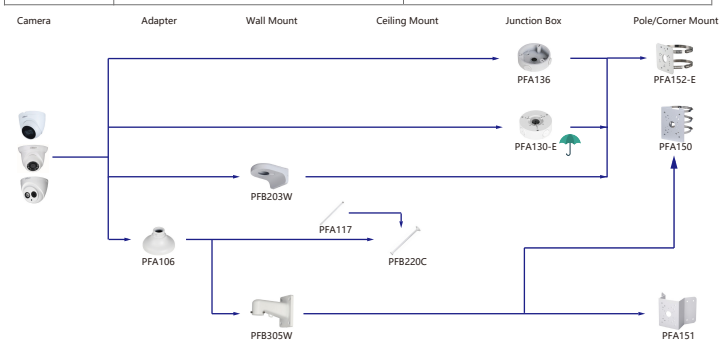

Shape	IP Camera	CVI Camera
	IPC-HDW2230/2431/2831/2531/2231T-AS-S2 IPC-HDW3241/3441/3541T-AS IPC-HDW2239/2439-T-AS-LED IPC-HDW1531/1431/1231/1230/1320/1220/1020S IPC-HDW1430/1230S-S3 IPC-HDW1230S-L-S3 IPC-HDW4421/4120/4220/4221/4231/4431E	HAC-HDW1100/1200R-VF