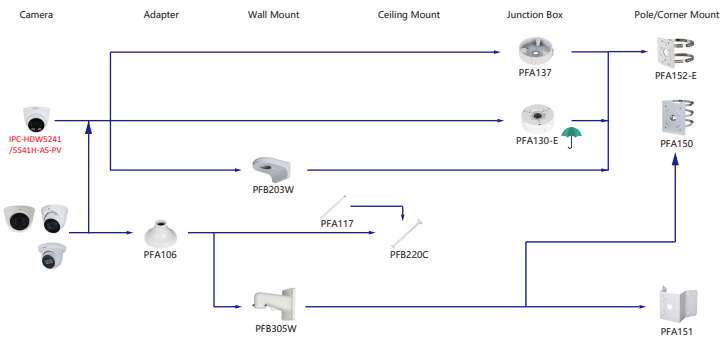

Shape	IP Camera	CVI Camera
	IPC-HDW2531/2431/2331/2421R-2S IPC-HDW2430/2230R-2S-S3 IPC-HDW2230R-L-2S-S3 IPC-HDW4231/4431T-2-S4 IPC-HDW3241/3441/3541T-2AS IPC-HDW2231T-2S-S2 IPC-HDW5241/5541H-AS-PV IPC-HDW3441/3541/3241TM-AS IPC-HDW3831/3531/3431/2231TM-AS-S2 IPC-HDW3249/3449/3549TM-AS-LED IPC-HDW3249/3449TM-AS-NI	HAC-HDW2802/2601/2402/2401/2501/2241/1500/1200T-Z-A HAC-HDW2802/2601/2402/2401/2501/2241T-Z-A-OP HAC-HDW1400T-Z-S2 HAC-HDW1801/1200/1230T-Z HAC-HDW2241/1500T-Z-POC HAC-HDW1400/1230T-Z-A-POC