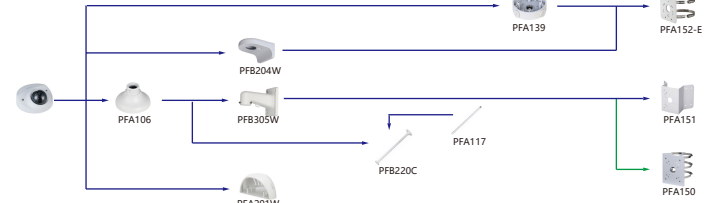

Shape	IP Camera	CVI Camera
	IPC-HDBW4231/4431/4120F-AS IPC-HDBW3341/3441/3441F-AS-M2 IPC-HDBW3241F-FD-M IPC-HDBW1220F-S IPC-HDBW1231/1420F-AS	IPC-HDBW5241F-M12-SA IPC-HDBW5241F-M-SA IPC-HDBW2231/2431F-AS-S2 HAC-HDBW2241F-A HAC-HDBW2241F-M-A HAC-HDBW2441F-M-A