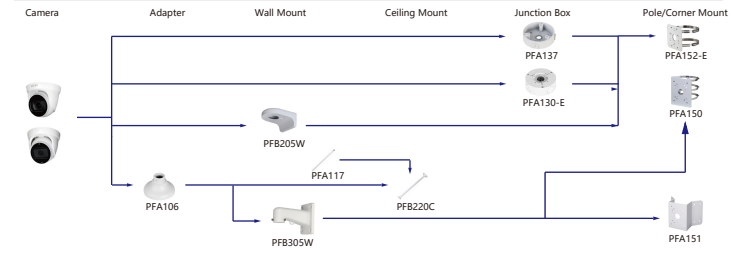

Selection of IP&CVI Eyeball Camera

Shape	IP Camera	CVI Camera
	IPC-T2B40/20-2S IPC-T2B20-L-2S	HAC-T2A21/41/51-VF