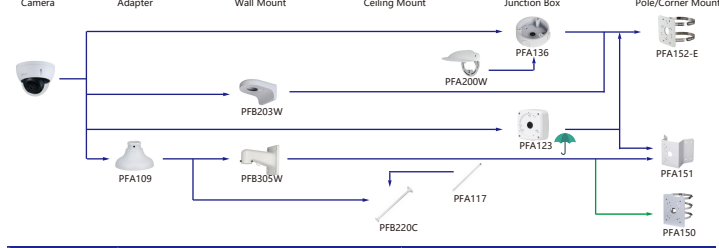

Shape	IP Camera	CVI Camera
	IPC-HDBW4231/4431E-S-54 IPC-HDBW4231/4431E-AS-54 IPC-HDBW3241/3441/3541/4231/4800/4830E-AS IPC-HDBW2301/2431/2831E-S-52 IPC-HDBW4120/4220/4221/4421/5121/5220/5221/5311/1431/1231/1230/1420/1320/1220/1120/1020E IPC-HDBW3341/3441/3541/1531/1431/1231/1230/1220/1120E-S IPC-HDBW1230E-L-S3, IPC-HDBW1230/1430E-S3	HAC-HDBW2401/2501/2241/1801/1500/1200/1230/1100E HAC-HDBW1400E-S2