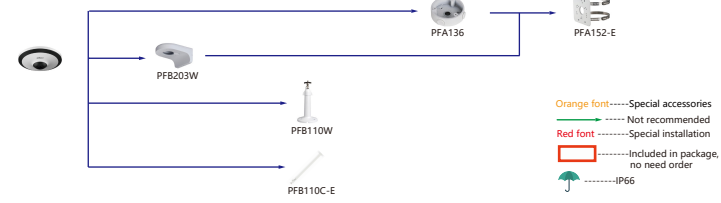

Shape	IP Camera	CVI Camera
	IPC-EW5531-AS	HAC-EW2501