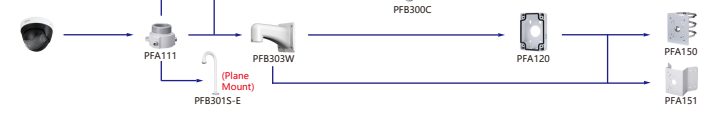

Selection of IP&CVI Dome Camera

Shape	IP Camera	CVI Camera
	PDBW802/8800-A180