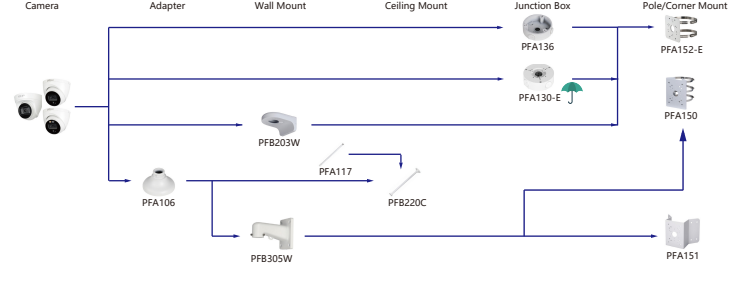

Selection of IP&CVI Eyeball Camera

Shape	IP Camera	CVI Camera
	IPC-HDW4431/4231/4120/4220/4221/4421M	HAC-HDW1200/1100/2241/2501/1200/1230/1500/2401/1220/1801/1800M HAC-HDW1400M-S2 HAC-T2A11/21/41/51 HAC-T2A21-E

Shape	IP Camera	CVI Camera
	IPC-HDW2230/2431/2831/2531/2231T-AS-S2 IPC-HDW3241/3441/3541T-AS IPC-HDW2239/2439-T-AS-LED IPC-HDW1531/1431/1231/1230/1320/1220/1020S IPC-HDW1430/1230S-S3 IPC-HDW1230S-L-S3 IPC-HDW4421/4120/4220/4221/4231/4431E	HAC-HDW1100/1200R-VF

Selection of IP&CVI Eyeball Camera

Shape	IP Camera	CVI Camera
	IPC-T2B40/20-2S IPC-T2B20-L-2S	HAC-T2A21/41/51-VF

Shape	IP Camera	CVI Camera
	IPC-T1Bxx	ME1200/1400/1500E ME1200/1500E-LED

Orange font: Special accessories  
 Green font: Not recommended  
 Red font: Special installation  
 Red box: Included in package, no need order  
 Umbrella icon: IP66

Selection of IP&CVI Eyeball Camera

Shape	IP Camera	CVI Camera
		HAC-HDW1200/1100/1800R HAC-HDW1400R-S2 HAC-T1A11/21/41/51 HAC-T1A21-E

Shape	IP Camera	CVI Camera
		HAC-HDW1100/1200R-VF

Selection of PTZ Camera