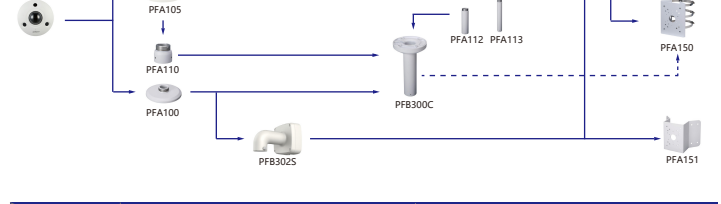

Selection of IP&CVI Dome Camera

Shape	IP Camera	CVI Camera
	IPC-EBW81230/8630/81200/8600/81242 IPC-EBW8431/4231C-AS IPC-EBW8630/8600-IPC	HAC-EBW3802