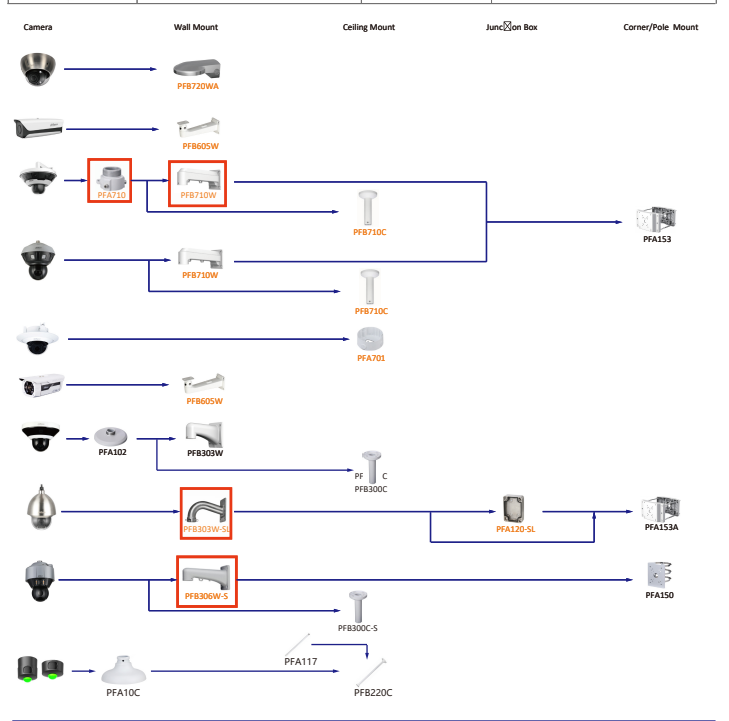

Selection of Special Camera

Shape	Special Camera	Shape	Special Camera
	IPC-HDBW232E-Z-SL		SD60230U-HN-SL
	IPC-HFW5221E-Z-IRA/BIRA		PSD81602A360 PSD8802-A180
	PSDW8842M-A180(D237) PSDW81642M-A360		IPC-HDPW5241/5442/5541G-Z IPC-HDPW5242G-Z-MF
	IPC-HFW5100-IRA IPC-HFW5200-IRA		PSDW5631S-8360 PSDW5231S-8120
	SDT5K405-4F-WA SDT5K225-2F-WA-0600		Parking Space Detector