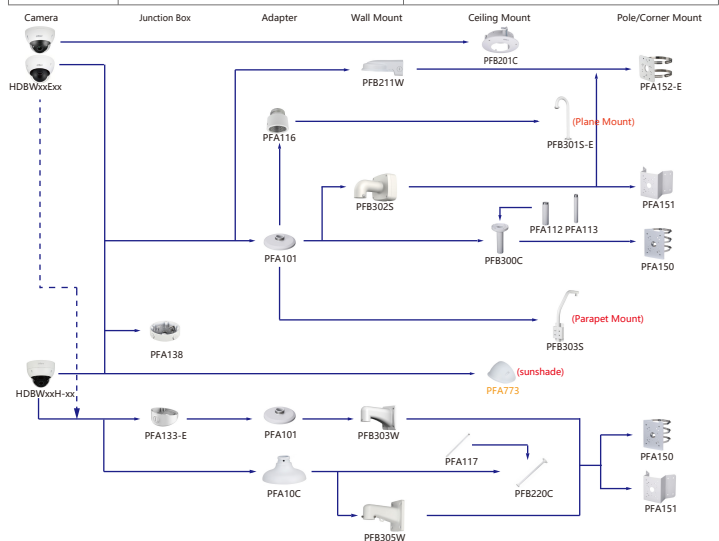

Selection of IP&CVI Dome Camera

Shape	IP Camera	CVI Camera
	IPC-HDBW8241/3241/8630/8331/8232/8231/81200/8331/8231/5231/4531/3421/8301/5231/6231E-Z IPC-HDBW5541/5241/8331/8231/5831/5631/5431/5231E-ZSE IPC-HDBW5541/5442/5441/8130/8630/8331/8232/8231/5831/5431/5631/5231E-ZE IPC-HDBW5442/3241/5831/5631/5431/5231E-ZHE IPC-HDBW8241/3241/8331/8231/5431E-ZS IPC-HDBW4231/4431E-Z-S4 IPC-HDBW3241E-ZFD IPC-HDBW3241E-ZFD IPC-HDBW8242E-Z4FD IPC-HDBW8242E-Z4FR IPC-HDBW5242E-ZE-MF IPC-HDBW5331E IPC-HDBW5331E	HAC-HDBW3802/3231E-Z HAC-HDBW3802/3231E-ZH