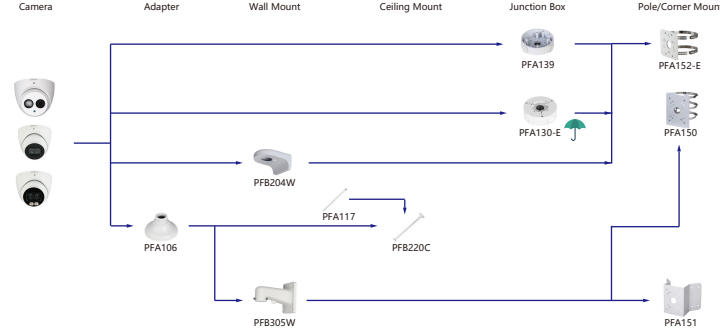

Selection of IP&CVI Dome Camera

Shape	IP Camera	CVI Camera
	IPC-HDBW5241/5541/5442/1831R-S IPC-HDBW5241/5541/5442/14239R-ASE IPC-HDBW2231/2431/2831R-ZS-S2 IPC-HDBW2531/2431/2831R-ZAS-S2 IPC-HDBW3441/3541/3241/2831/2431/2231/2220/2320R-ZS IPC-HDBW2531R-VAFS IPC-HDBW3441/3541/3241/2431/2231/2320R-ZAS IPC-HDBW2531/2431/2231/2220/2320R-VFS IPC-HDBW2531R-AS IPC-HDBW2430/230R-ZS-S3 IPC-HDBW2230R-4-ZS-S3 IPC-HDBW1831R IPC-HDBW5242R-ASE-MF IPC-HDBW5241/5442R-ASE-NI	HAC-HDBW2802/8 HAC-HDBW2802/2501/2402/2401/2501/2241/1801/1500/1200/1230R-Z HAC-HDBW2802/2601/2402/2401/2501/2241R-Z-DP HAC-HDBW1400R-E-S2 HAC-HDBW2241/230R-Z-9OC HAC-HDBW1100R-VF

Shape	IP Camera	CVI Camera
	IPC-D2840/20-ZS IPC-D2820-L-ZS IPC-D2840/20 IPC-D2820-L	HAC-03A21/41/51-VF

Shape	IP Camera	CVI Camera
	IPC-D1840/20 IPC-D1820-L	HAC-D1A21/41/51

Selection of IP&CVI Eyeball Camera

Shape	IP Camera	CVI Camera
	IPC-HDW4231/4431EM-AS-S4 IPC-HDW4120/4230/4231/4830EM-AS IPC-HDW4231/4431T-2-S4 IPC-HDW5241/5241T-AS-LED IPC-HDW5241/5442TM-AS-LED IPC-HDW9231C-A IPC-HDW4831/4631/4431/4231EM-ASE	HAC-HDW1801/1500/1200/1230/1100/1801EM-A HAC-HDW1801/1500/1200/1300/1100/1801EM HAC-HDW1400EM-S2 HAC-HDW1400EM-A-S2 HAC-HDW1500/1400/1200/1230EM-A-POC HAC-HDW1500/1200EM-POC HAC-HDW2802/2601/2402/2401/2501/2241T-A HAC-HDW2240T-A-HE HAC-HDW1239/1409/1509T-LED HAC-HDW1239/1409/1509T-A-LED HAC-HDW2249T-IB-A-LED