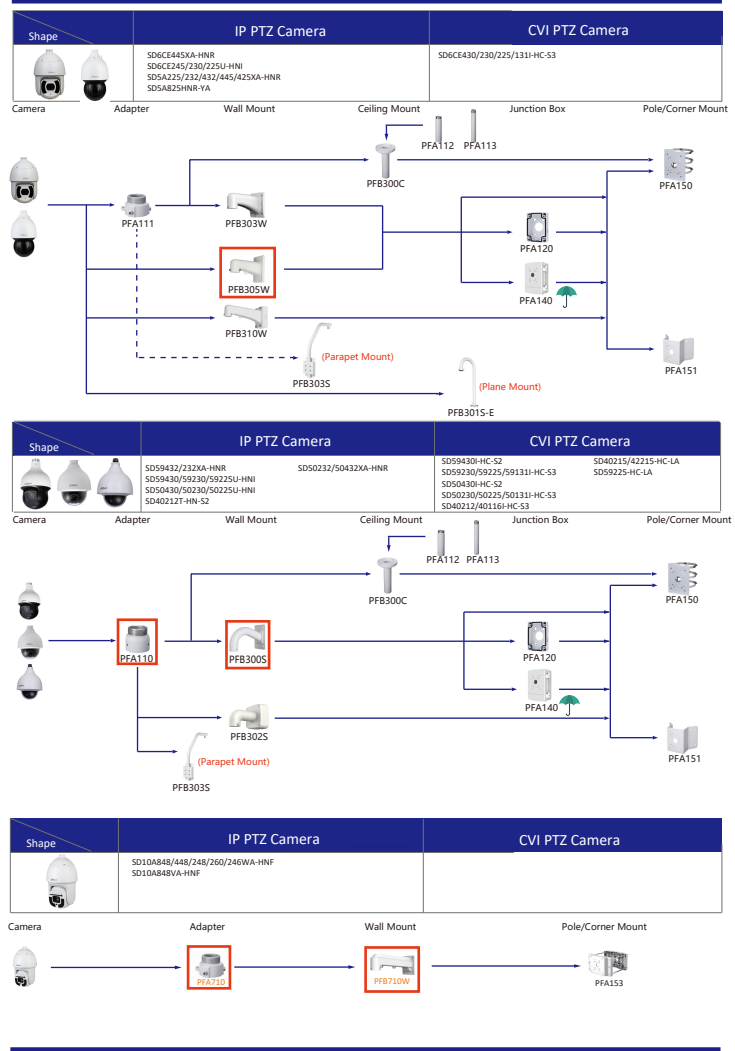

Selection of PTZ Camera