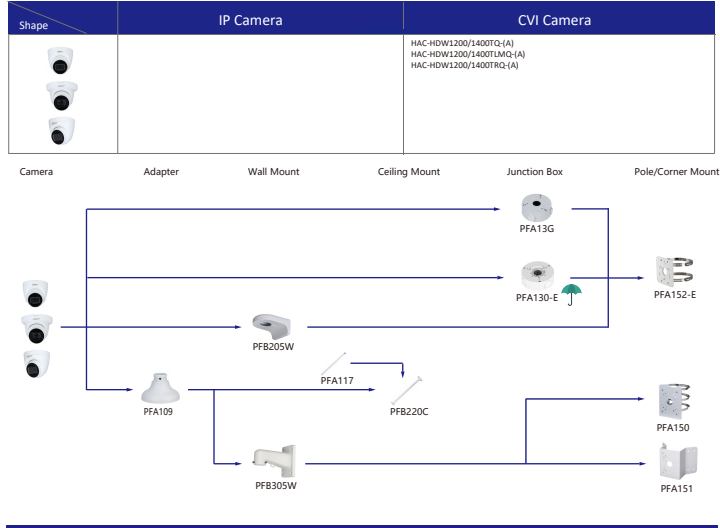

Selection of IP&CVI Eyeball Camera

Shape	IP Camera	CVI Camera
	IPC-T2B40/20-2S IPC-T2B20-L-2S	HAC-T2A21/41/51-VF

Shape	IP Camera	CVI Camera
	IPC-T1Bxx	ME1200/1400/1500E ME1200/1500E-LED

Orange font: Special accessories  
 Green font: Not recommended  
 Red font: Special installation  
 Red box: Included in package, no need order  
 Umbrella icon: IP66

Selection of IP&CVI Eyeball Camera

Shape	IP Camera	CVI Camera
		HAC-HDW1200/1100/1800R HAC-HDW1400R-S2 HAC-T1A11/21/41/51 HAC-T1A21-E

Shape	IP Camera	CVI Camera
		HAC-HDW1100/1200R-VF

Selection of PTZ Camera